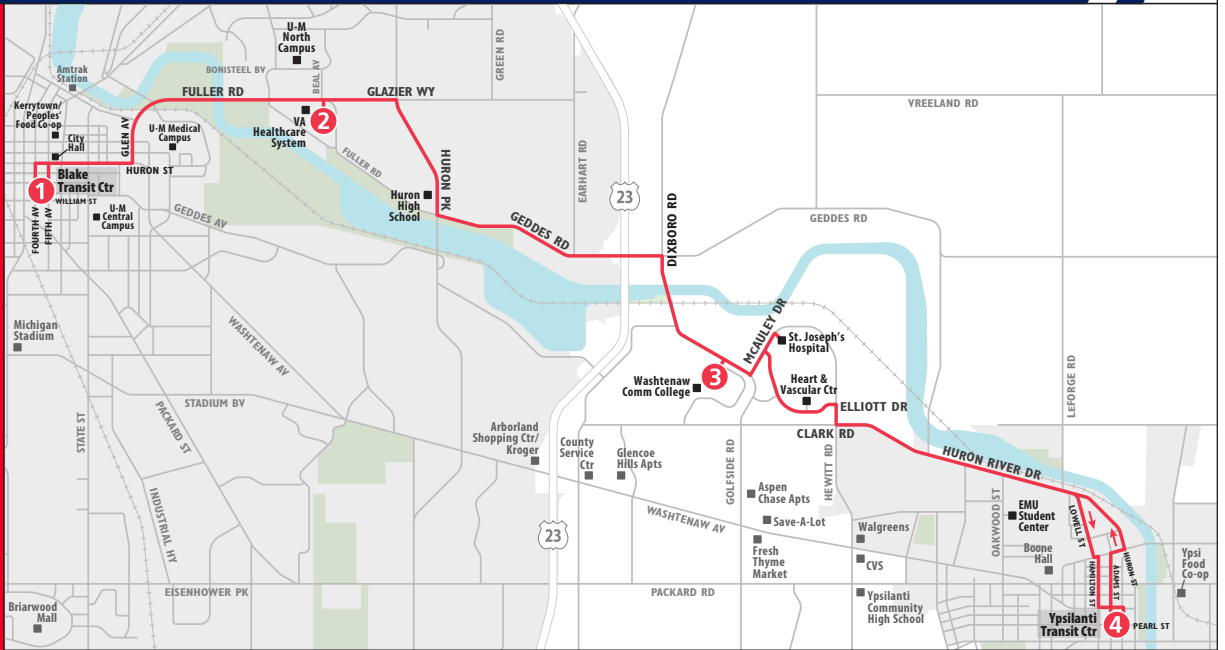

ROUTE 3 HURON RIVER

To Blake Transit Center

COVID-19 Safety While Riding

Wear a face covering

Practice social distancing

Ride for essential trips only

Wash your hands after each trip

Approach the driver for emergencies only

For the most updated information, visit TheRide.org/coronavirus

MONDAY - FRIDAY			
Ypsilanti Transit Center	Washtenaw Community College	VA Hospital	Blake Transit Center
4	3	2	1
START			END
6:00a	6:16a	6:28a	6:42a
6:30a	6:46a	6:58a	7:12a
7:00a	7:16a	7:28a	7:42a
7:30a	7:46a	7:58a	8:12a
8:00a	8:16a	8:28a	8:42a
8:30a	8:46a	8:58a	9:12a
9:00a	9:16a	9:28a	9:42a
9:30a	9:46a	9:58a	10:12a
10:00a	10:16a	10:28a	10:42a
10:30a	10:46a	10:58a	11:12a
11:00a	11:16a	11:28a	11:42a
11:30a	11:46a	11:58a	12:12p
12:00p	12:16p	12:28p	12:42p
12:30p	12:46p	12:58p	1:12p
1:00p	1:16p	1:28p	1:42p
1:30p	1:46p	1:58p	2:12p
2:00p	2:16p	2:28p	2:42p
2:30p	2:46p	2:58p	3:12p
3:00p	3:16p	3:28p	3:42p
3:30p	3:46p	3:58p	4:12p
4:00p	4:16p	4:28p	4:42p
4:30p	4:46p	4:58p	5:12p
5:00p	5:16p	5:28p	5:42p
5:30p	5:46p	5:58p	6:12p
6:00p	6:16p	6:28p	6:42p
6:30p	6:46p	6:58p	7:12p
7:00p	7:16p	7:28p	7:42p
7:30p	7:46p	7:58p	8:12p
8:00p	8:16p	8:28p	8:42p

ROUTE 3 HURON RIVER

To Ypsilanti Transit Center

**COVID-19
Safety While
Riding**

Wear a face covering

**Practice social
distancing**

**Ride for essential
trips only**

**Wash your hands
after each trip**

**Approach the driver
for emergencies only**