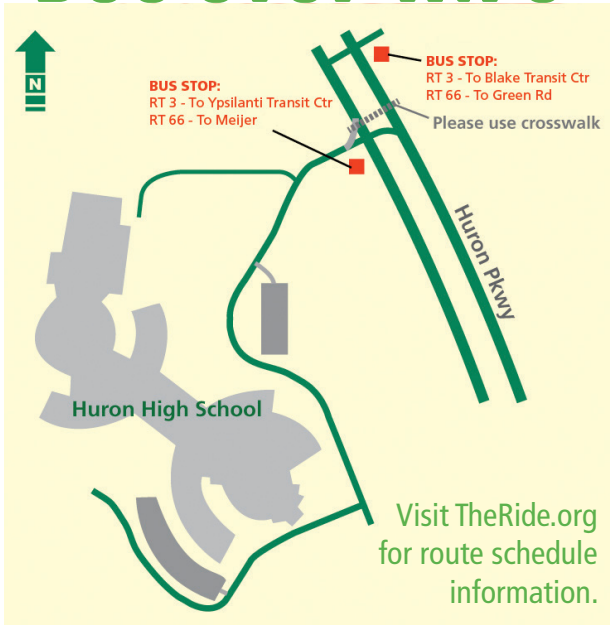

BUS STOP INFO

Visit TheRide.org to start planning your trip today!

FAQs

Can I track my bus on my phone?

Yes you can! Visit TheRide.org to track your bus, get estimated arrival information for your stop and plan your trip from start to finish.

I'm afraid I might get on the wrong bus. What do I do?

Ask the bus driver to confirm where you are going. They are always happy to help! You can also double-check the digital signage on the outside of the bus.

What if my bus doesn't show up? How do I know it's running on time?

Visit TheRide.org and use the Track My Bus tool or Live Map to find where your bus is located.

RIDING TIPS

- Do not eat, drink, smoke or swear on the bus.
- Electronic music devices and cellphones can only be used with earphones.
- Speakerphone use is not allowed.
- If you are standing, please hold onto a handrail at all times.
- Seats are for people. Do not take up space with book bags or other personal items.
- Cars and other traffic do not have to stop for TheRide's buses as they do for school buses. Wait for the bus to leave so that you can see in all directions before crossing the street. Please use the crosswalk.
- As the bus approaches your stop, pull the cord located between or above the windows to let the driver know you want to get off.
- Buses will only stop at TheRide bus stops that are marked with a bus stop sign.