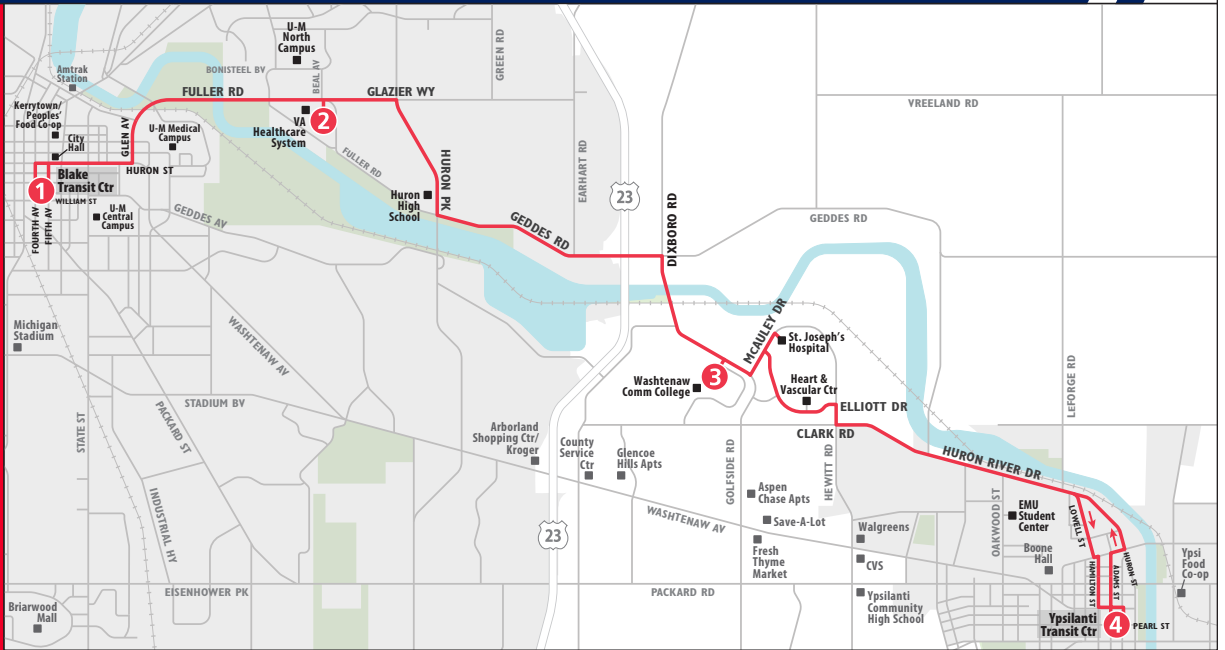

ROUTE 3 HURON RIVER

To Ypsilanti Transit Center

**COVID-19
Safety While
Riding**

Wear a face covering

**Practice social
distancing**

**Ride for essential
trips only**

**Wash your hands
after each trip**

**Approach the driver
for emergencies only**

**For the most updated
information, visit
TheRide.org/coronavirus**

MONDAY - FRIDAY			
Blake Transit Center	VA Hospital	Washtenaw Community College	Ypsilanti Transit Center
1	2	3	4
START			END
6:45a	6:55a	7:09a	7:27a
7:15a	7:25a	7:39a	7:57a
7:45a	7:55a	8:09a	8:27a
8:15a	8:25a	8:39a	8:57a
8:45a	8:55a	9:09a	9:27a
9:15a	9:25a	9:39a	9:57a
9:45a	9:55a	10:09a	10:27a
10:15a	10:25a	10:39a	10:57a
10:45a	10:55a	11:09a	11:27a
11:15a	11:25a	11:39a	11:57a
11:45a	11:55a	12:09p	12:27p
12:15p	12:25p	12:39p	12:57p
12:45p	12:55p	1:09p	1:27p
1:15p	1:25p	1:39p	1:57p
1:45p	1:55p	2:09p	2:27p
2:15p	2:25p	2:39p	2:57p
2:45p	2:55p	3:09p	3:27p
3:15p	3:25p	3:39p	3:57p
3:45p	3:55p	4:09p	4:27p
4:15p	4:25p	4:39p	4:57p
4:45p	4:55p	5:09p	5:27p
5:15p	5:25p	5:39p	5:57p
5:45p	5:55p	6:09p	6:27p
6:15p	6:25p	6:39p	6:57p
6:45p	6:55p	7:09p	7:27p
7:15p	7:25p	7:39p	7:57p
7:45p	7:55p	8:09p	8:27p
8:15p	8:25p	8:39p	8:57p

*Trip serves Hogback Rd to Clark Rd to Golfside Rd to Washtenaw Ave before resuming regular routing.

◇ Trip ends at Glacier Hills at 3:12pm.

NO SUNDAY SERVICE

SATURDAY						
8:30a	8:36a	8:43a	8:50a	—	8:57a	—
9:30a	9:36a	9:43a	9:50a	—	9:57a	—
10:30a	10:36a	10:43a	10:50a	—	10:57a	—
11:30a	11:36a	11:43a	11:50a	—	11:57a	—
12:30p	12:36p	12:43p	12:50p	—	12:57p	—
1:30p	1:36p	1:43p	1:50p	—	1:57p	—
2:30p	2:36p	2:43p	2:50p	—	2:57p	—
3:30p	3:36p	3:43p	3:50p	—	3:57p	—
4:30p	4:36p	4:43p	4:50p	—	4:57p	—
5:30p	5:36p	5:43p	5:50p	—	5:57p	—
6:30p	6:36p	6:43p	6:50p	—	6:57p	—
7:30p	7:36p	7:43p	7:50p	—	7:57p	—
8:30p	8:36p	8:43p	8:50p	—	8:57p	—
9:30p	9:36p	9:43p	9:50p	—	9:57p	—
10:30p	10:36p	10:43p	10:50p	—	10:57p	—