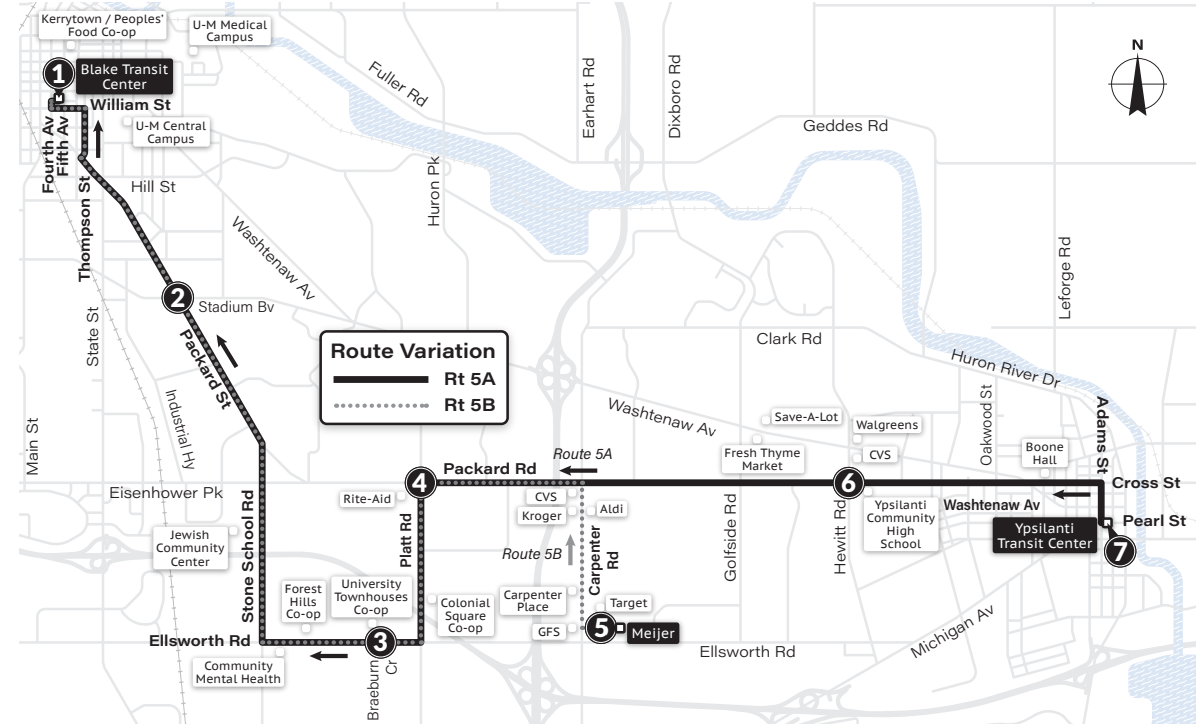

ROUTE 5 Packard

To Blake Transit Center

MONDAY-FRIDAY

Rt var.	Ypsilanti Transit Center 7	Hewitt & Packard 6	Meijer (Carpenter Rd) 5	Packard & Platt 4	Ellsworth & Braeburn 3	Packard & Stadium 2	Blake Transit Center 1
5A	6:08a	6:18a	—	6:31a	6:37a	6:47a	6:57a
5B	—	—	6:38a	6:46a	6:52a	7:02a	7:12a
5A	6:38a	6:48a	—	7:01a	7:07a	7:17a	7:27a
5B	—	—	7:08a	7:16a	7:22a	7:32a	7:42a
5A	7:08a	7:18a	—	7:31a	7:37a	7:47a	7:57a
5B	—	—	7:38a	7:46a	7:52a	8:02a	8:12a
5A	7:38a	7:48a	—	8:01a	8:07a	8:17a	8:27a
5B	—	—	8:08a	8:16a	8:22a	8:32a	8:42a
5A	8:08a	8:18a	—	8:31a	8:37a	8:47a	8:57a
5B	—	—	8:38a	8:46a	8:52a	9:02a	9:12a
5A	8:38a	8:48a	—	9:01a	9:07a	9:17a	9:27a
5B	—	—	9:08a	9:16a	9:22a	9:32a	9:42a
5A	9:08a	9:18a	—	9:31a	9:37a	9:47a	9:57a
5B	—	—	9:38a	9:46a	9:52a	10:02a	10:12a
5A	9:38a	9:48a	—	10:01a	10:07a	10:17a	10:27a
5B	—	—	10:08a	10:16a	10:22a	10:32a	10:42a
5A	10:08a	10:18a	—	10:31a	10:37a	10:47a	10:57a
5B	—	—	10:38a	10:46a	10:52a	11:02a	11:12a
5A	10:38a	10:48a	—	11:01a	11:07a	11:17a	11:27a
5B	—	—	11:08a	11:16a	11:22a	11:32a	11:42a
5A	11:08a	11:18a	—	11:31a	11:37a	11:47a	11:57a
5B	—	—	11:38a	11:46a	11:52a	12:02p	12:12p
5A	11:38a	11:48a	—	12:01p	12:07p	12:17p	12:27p
5B	—	—	12:08p	12:16p	12:22p	12:32p	12:42p
5A	12:08p	12:18p	—	12:31p	12:37p	12:47p	12:57p
5B	—	—	12:38p	12:46p	12:52p	1:02p	1:12p
5A	12:38p	12:48p	—	1:01p	1:07p	1:17p	1:27p
5B	—	—	1:08p	1:16p	1:22p	1:32p	1:42p
5A	1:08p	1:18p	—	1:31p	1:37p	1:47p	1:57p