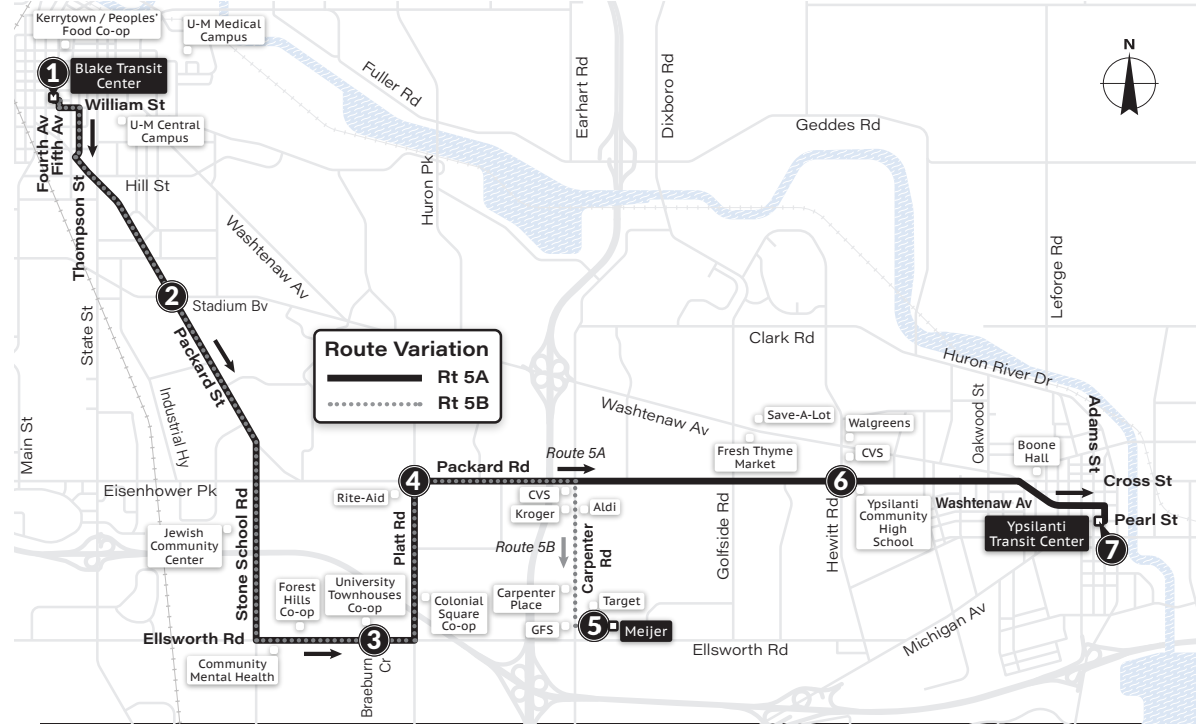

ROUTE 5 Packard

To Ypsilanti Transit Center / Meijer (Carpenter Rd)

MONDAY-FRIDAY

Rt var.	Blake Transit Center ①	Packard & Stadium ②	Ellsworth & Braeburn ③	Packard & Platt ④	Meijer (Carpenter Rd) ⑤	Hewitt & Packard ⑥	Ypsilanti Transit Center ⑦
5A	6:45a	6:54a	7:05a	7:11a	—	7:21a	7:35a
5B	7:00a	7:09a	7:20a	7:26a	7:35a	—	—
5A	7:15a	7:24a	7:35a	7:41a	—	7:51a	8:05a
5B	7:30a	7:39a	7:50a	7:56a	8:05a	—	—
5A	7:45a	7:54a	8:05a	8:11a	—	8:21a	8:35a
5B	8:00a	8:09a	8:20a	8:26a	8:35a	—	—
5A	8:15a	8:24a	8:35a	8:41a	—	8:51a	9:05a
5B	8:30a	8:39a	8:50a	8:56a	9:05a	—	—
5A	8:45a	8:54a	9:05a	9:11a	—	9:21a	9:35a
5B	9:00a	9:09a	9:20a	9:26a	9:35a	—	—
5A	9:15a	9:24a	9:35a	9:41a	—	9:51a	10:05a
5B	9:30a	9:39a	9:50a	9:56a	10:05a	—	—
5A	9:45a	9:54a	10:05a	10:11a	—	10:21a	10:35a
5B	10:00a	10:09a	10:20a	10:26a	10:35a	—	—
5A	10:15a	10:24a	10:35a	10:41a	—	10:51a	11:05a
5B	10:30a	10:39a	10:50a	10:56a	11:05a	—	—
5A	10:45a	10:54a	11:05a	11:11a	—	11:21a	11:35a
5B	11:00a	11:09a	11:20a	11:26a	11:35a	—	—
5A	11:15a	11:24a	11:35a	11:41a	—	11:51a	12:05p
5B	11:30a	11:39a	11:50a	11:56a	12:05p	—	—
5A	11:45a	11:54a	12:05p	12:11p	—	12:21p	12:35p
5B	12:00p	12:09p	12:20p	12:26p	12:35p	—	—
5A	12:15p	12:24p	12:35p	12:41p	—	12:51p	1:05p
5B	12:30p	12:39p	12:50p	12:56p	1:05p	—	—
5A	12:45p	12:54p	1:05p	1:11p	—	1:21p	1:35p
5B	1:00p	1:09p	1:20p	1:26p	1:35p	—	—
5A	1:15p	1:24p	1:35p	1:41p	—	1:51p	2:05p
5B	1:30p	1:39p	1:50p	1:56p	2:05p	—	—
5A	1:45p	1:54p	2:05p	2:11p	—	2:21p	2:35p

Packard ROUTE 5

To Ypsilanti Transit Center / Meijer (Carpenter Rd)

MONDAY-FRIDAY (Continued)

Rt var.	Blake Transit Center ①	Packard & Stadium ②	Ellsworth & Braeburn ③	Packard & Platt ④	Meijer (Carpenter Rd) ⑤	Hewitt & Packard ⑥	Ypsilanti Transit Center ⑦
5B	2:00p	2:09p	2:20p	2:26p	2:35p	—	—
5A	2:15p	2:24p	2:35p	2:41p	—	2:51p	3:05p
5B	2:30p	2:39p	2:50p	2:56p	3:05p	—	—
5A	2:45p	2:54p	3:05p	3:11p	—	3:21p	3:35p
5B	3:00p	3:09p	3:20p	3:26p	3:35p	—	—
5A	3:15p	3:24p	3:35p	3:41p	—	3:51p	4:05p
5B	3:30p	3:39p	3:50p	3:56p	4:05p	—	—
5A	3:45p	3:54p	4:05p	4:11p	—	4:21p	4:35p
5B	4:00p	4:09p	4:20p	4:26p	4:35p	—	—
5A	4:15p	4:24p	4:35p	4:41p	—	4:51p	5:05p
5B	4:30p	4:39p	4:50p	4:56p	5:05p	—	—
5A	4:45p	4:54p	5:05p	5:11p	—	5:21p	5:35p
5B	5:00p	5:09p	5:20p	5:26p	5:35p	—	—
5A	5:15p	5:24p	5:35p	5:41p	—	5:51p	6:05p
5B	5:30p	5:39p	5:50p	5:56p	6:05p	—	—
5A	5:45p	5:54p	6:05p	6:11p	—	6:21p	6:35p
5B	6:00p	6:09p	6:20p	6:26p	6:35p	—	—
5A	6:15p	6:24p	6:35p	6:41p	—	6:49p	6:57p
5A	6:45p	6:54p	7:05p	7:11p	—	7:19p	7:27p
5A	7:15p	7:24p	7:35p	7:41p	—	7:49p	7:57p
5A	7:45p	7:54p	8:05p	8:11p	—	8:19p	8:27p
5A	8:15p	8:24p	8:35p	8:41p	—	8:49p	8:57p
5A	8:45p	8:54p	9:05p	9:11p	—	9:19p	9:27p
5A	9:15p	9:24p	9:35p	9:41p	—	9:49p	9:57p
5A	9:45p	9:54p	10:05p	10:11p	—	10:19p	10:27p
5A	10:15p	10:24p	10:35p	10:41p	—	10:49p	10:57p
5A	10:45p	10:54p	11:05p	11:11p	—	11:19p	11:27p
5A	11:15p	11:24p	11:35p	11:41p	—	11:49p	11:57p