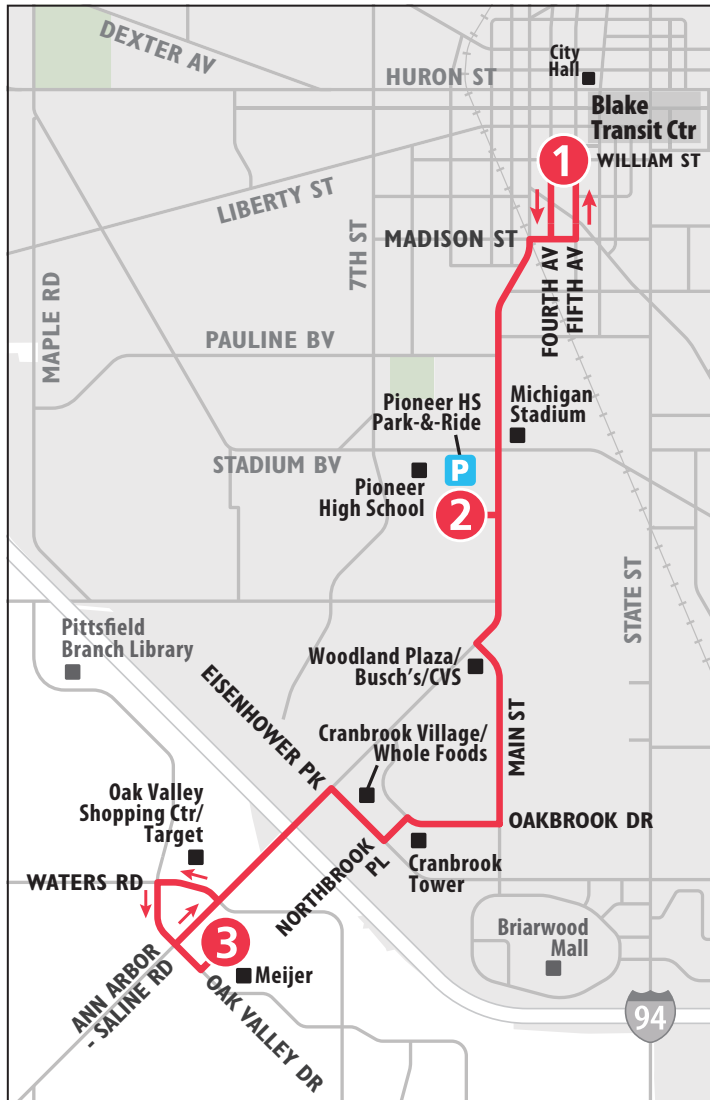

MONDAY - FRIDAY		
Blake Transit Center	Pioneer High School Park-&-Ride	Meijer (Ann Arbor - Saline Rd)
1	2	3
START		END
6:30a	6:37a	6:50a
7:00a	7:07a	7:20a
7:30a	7:37a	7:50a
8:00a	8:07a	8:20a
8:30a	8:37a	8:50a
9:00a	9:07a	9:20a
9:30a	9:37a	9:50a
10:00a	10:07a	10:20a
10:30a	10:37a	10:50a
11:00a	11:07a	11:20a
11:30a	11:37a	11:50a
12:00p	12:07p	12:20p
12:30p	12:37p	12:50p
1:00p	1:07p	1:20p
1:30p	1:37p	1:50p
2:00p	2:07p	2:20p
2:30p	2:37p	2:50p
3:00p	3:07p	3:20p
3:30p	3:37p	3:50p
4:00p	4:07p	4:20p
4:30p	4:37p	4:50p
5:00p	5:07p	5:20p
5:30p	5:37p	5:50p
6:00p	6:07p	6:20p
6:30p	6:37p	6:50p
7:00p	7:07p	7:20p
7:30p	7:37p	7:50p
8:30p	8:37p	8:50p
9:30p	9:37p	9:50p
10:30p	10:37p	10:50p

SATURDAY		
Blake Transit Center	Pioneer High School Park-&-Ride	Meijer (Ann Arbor - Saline Rd)
1	2	3
START		END
8:30a	8:37a	8:50a
9:30a	9:37a	9:50a
10:30a	10:37a	10:50a
11:30a	11:37a	11:50a
12:30p	12:37p	12:50p
1:30p	1:37p	1:50p
2:30p	2:37p	2:50p
3:30p	3:37p	3:50p
4:30p	4:37p	4:50p
5:30p	5:37p	5:50p
6:30p	6:37p	6:50p
7:30p	7:37p	7:50p
8:30p	8:37p	8:50p
9:30p	9:37p	9:50p
10:30p	10:37p	10:50p

SUNDAY		
Blake Transit Center	Pioneer High School Park-&-Ride	Meijer (Ann Arbor - Saline Rd)
1	2	3
START		END
8:30a	8:37a	8:50a
9:30a	9:37a	9:50a
10:30a	10:37a	10:50a
11:30a	11:37a	11:50a
12:30p	12:37p	12:50p
1:30p	1:37p	1:50p
2:30p	2:37p	2:50p
3:30p	3:37p	3:50p
4:30p	4:37p	4:50p
5:30p	5:37p	5:50p
6:30p	6:37p	6:50p