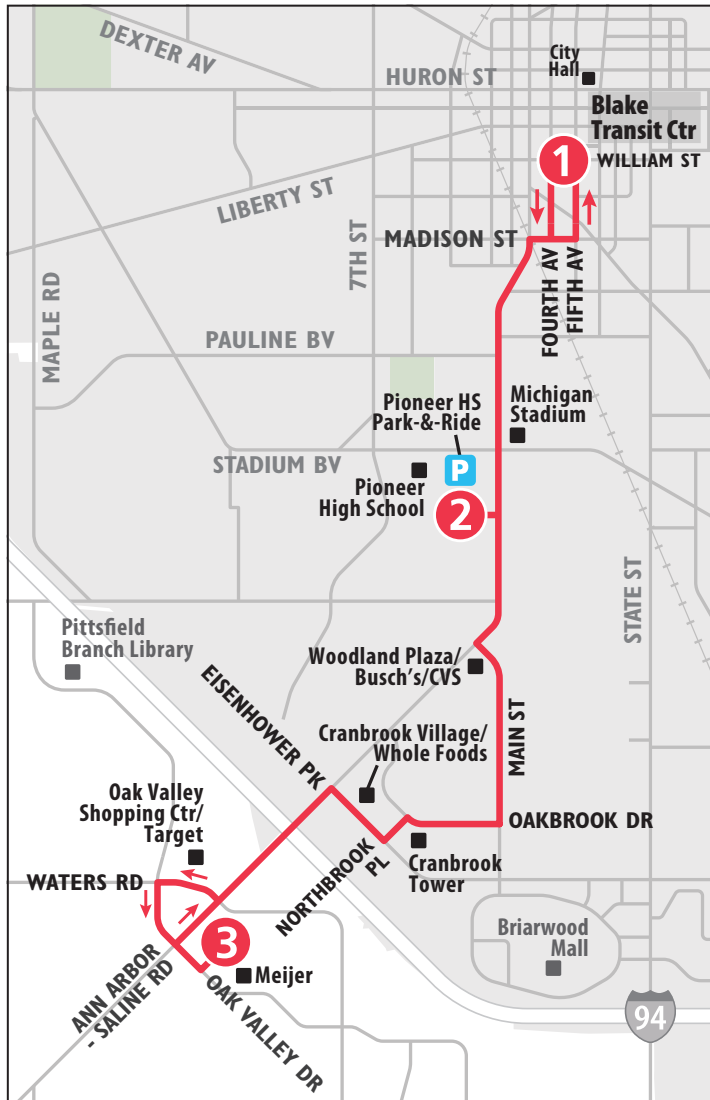

ROUTE 25 ANN ARBOR-SALINE RD

To Blake Transit Ctr

MONDAY - FRIDAY		
Meijer (Ann Arbor - Saline Rd)	Pioneer High School Park-&-Ride	Blake Transit Center
3	2	1
START		END
6:20a	6:34a	6:42a
6:50a	7:04a	7:12a
7:20a	7:34a	7:42a
7:50a	8:04a	8:12a
8:20a	8:34a	8:42a
8:50a	9:04a	9:12a
9:20a	9:34a	9:42a
9:50a	10:04a	10:12a
10:20a	10:34a	10:42a
10:50a	11:04a	11:12a
11:20a	11:34a	11:42a
11:50a	12:04p	12:12p
12:20p	12:34p	12:42p
12:50p	1:04p	1:12p
1:20p	1:34p	1:42p
1:50p	2:04p	2:12p
2:20p	2:34p	2:42p
2:50p	3:04p	3:12p
3:20p	3:34p	3:42p
3:50p	4:04p	4:12p
4:20p	4:34p	4:42p
4:50p	5:04p	5:12p
5:20p	5:34p	5:42p
5:50p	6:04p	6:12p
6:20p	6:34p	6:42p
6:50p	7:04p	7:12p
7:20p	7:34p	7:42p
7:50p	8:04p	8:12p
8:50p	9:04p	9:12p
9:50p	10:04p	10:12p
10:50p	11:04p	11:12p

ROUTE 27 W. STADIUM - OAK VALLEY

To Meijer (AA-Saline Rd)

MONDAY - FRIDAY			
Blake Transit Center	Madison & Seventh	Pauline & Stadium	Meijer (Ann Arbor - Saline Rd)
1	2	3	4
START			END
6:15a	6:19a	6:25a	6:36a
6:45a	6:49a	6:55a	7:06a
7:15a	7:19a	7:25a	7:36a
7:45a	7:49a	7:55a	8:06a
8:15a	8:19a	8:25a	8:36a
8:45a	8:49a	8:55a	9:06a
9:15a	9:19a	9:25a	9:36a
9:45a	9:49a	9:55a	10:06a
10:15a	10:19a	10:25a	10:36a
10:45a	10:49a	10:55a	11:06a
11:15a	11:19a	11:25a	11:36a
11:45a	11:49a	11:55a	12:06p
12:15p	12:19p	12:25p	12:36p
12:45p	12:49p	12:55p	1:06p
1:15p	1:19p	1:25p	1:36p
1:45p	1:49p	1:55p	2:06p
2:15p	2:19p	2:25p	2:36p
2:45p	2:49p	2:55p	3:06p
3:15p	3:19p	3:25p	3:36p
3:45p	3:49p	3:55p	4:06p
4:15p	4:19p	4:25p	4:36p
4:45p	4:49p	4:55p	5:06p
5:15p	5:19p	5:25p	5:36p
5:45p	5:49p	5:55p	6:06p
6:15p	6:19p	6:25p	6:36p
6:45p	6:49p	6:55p	7:06p
7:45p	7:49p	7:55p	8:06p
8:45p	8:49p	8:55p	9:06p
9:45p	9:49p	9:55p	10:06p
10:45p	10:49p	10:55p	11:06p