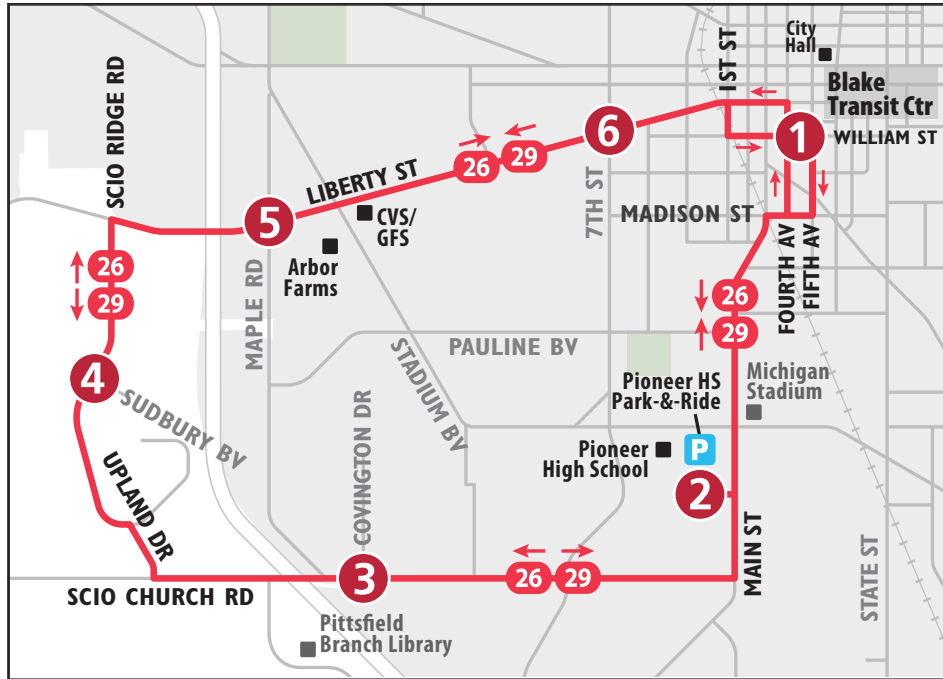

SUNDAY			
Blake Transit Center	Madison & Seventh	Pauline & Stadium	Meijer (Ann Arbor - Saline Rd)
1	2	3	4
START			END
8:45a	8:49a	8:55a	9:06a
9:45a	9:49a	9:55a	10:06a
10:45a	10:49a	10:55a	11:06a
11:45a	11:49a	11:55a	12:06p
12:45p	12:49p	12:55p	1:06p
1:45p	1:49p	1:55p	2:06p
2:45p	2:49p	2:55p	3:06p
3:45p	3:49p	3:55p	4:06p
4:45p	4:49p	4:55p	5:06p
5:45p	5:49p	5:55p	6:06p
6:45p	6:49p	6:55p	7:06p

ROUTE 29 LIBERTY

To Blake Transit Center

MONDAY - FRIDAY			
Scio Ridge & Sudbury	Scio Church & Covington	Pioneer High School Park-&-Ride	Blake Transit Center
4	3	2	1
START			END
6:30a	6:33a	6:35a	6:42a
7:00a	7:03a	7:05a	7:12a
7:30a	7:33a	7:35a	7:42a
8:00a	8:03a	8:05a	8:12a
8:30a	8:33a	8:35a	8:42a
9:00a	9:03a	9:05a	9:12a
9:30a	9:33a	9:35a	9:42a
10:00a	10:03a	10:05a	10:12a
10:30a	10:33a	10:35a	10:42a
11:00a	11:03a	11:05a	11:12a
12:00p	12:03p	12:05p	12:12p
1:00p	1:03p	1:05p	1:12p
2:00p	2:03p	2:05p	2:12p
3:00p	3:03p	3:05p	3:12p
4:00p	4:03p	4:05p	4:12p
4:30p	4:33p	4:35p	4:42p
5:00p	5:03p	5:05p	5:12p
5:30p	5:33p	5:35p	5:42p
6:00p	6:03p	6:05p	6:12p
6:30p	6:33p	6:35p	6:42p

**NO WEEKDAY EVENING OR SUNDAY SERVICE
USE RT 26 AS ALTERNATIVE**

ROUTE 29 LIBERTY

To Scio Ridge

MONDAY - FRIDAY			
Blake Transit Center	Liberty & Seventh	Liberty & Maple	Scio Ridge & Sudbury
1	6	5	4
START			END
6:45a	6:50a	6:54a	7:00a
7:15a	7:20a	7:24a	7:30a
7:45a	7:50a	7:54a	8:00a
8:15a	8:20a	8:24a	8:30a
8:45a	8:50a	8:54a	9:00a
9:15a	9:20a	9:24a	9:30a
9:45a	9:50a	9:54a	10:00a
10:15a	10:20a	10:24a	10:30a
10:45a	10:50a	10:54a	11:00a
11:45a	11:50a	11:54a	12:00p
12:45p	12:50p	12:54p	1:00p
1:45p	1:50p	1:54p	2:00p
2:45p	2:50p	2:54p	3:00p
3:45p	3:50p	3:54p	4:00p
4:15p	4:20p	4:24p	4:30p
4:45p	4:50p	4:54p	5:00p
5:15p	5:20p	5:24p	5:30p
5:45p	5:50p	5:54p	6:00p
6:15p	6:20p	6:24p	6:30p