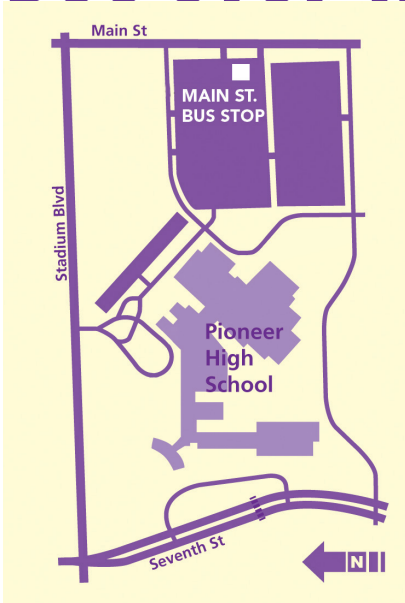

Exceptional Pass eligibility is solely determined by the Ann Arbor Public Schools. Please see your school's contact below for more information. Any calls received by the AAATA will be directed back to the high school. Please be aware that AAATA does not adjust routes for school times and school calendar.

Deborah Anglin / 734-994-2126 / anglind@aaps.k12.mi.us

BUS STOP INFO

Visit TheRide.org for route schedule information.