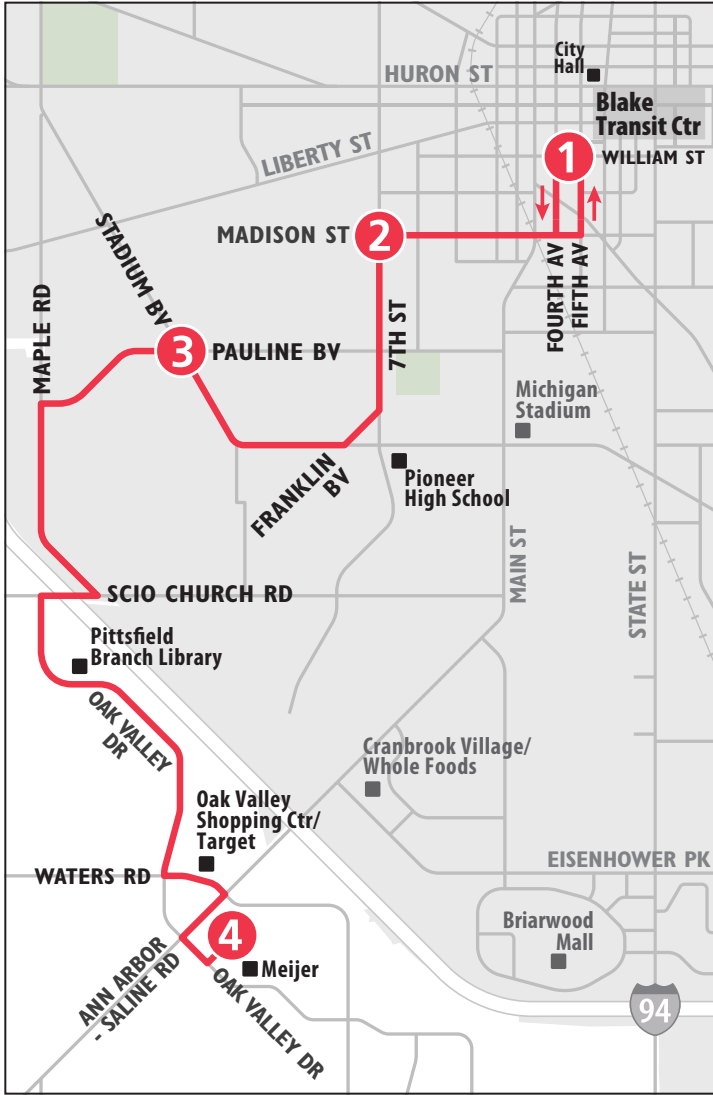

ROUTE 27 W. STADIUM - OAK VALLEY

To Meijer (AA-Saline Rd)

MONDAY - FRIDAY			
Blake Transit Center	Madison & Seventh	Pauline & Stadium	Meijer (Ann Arbor - Saline Rd)
1	2	3	4
START			END
6:15a	6:19a	6:25a	6:36a
6:45a	6:49a	6:55a	7:06a
7:15a	7:19a	7:25a	7:36a
7:45a	7:49a	7:55a	8:06a
8:15a	8:19a	8:25a	8:36a
8:45a	8:49a	8:55a	9:06a
9:15a	9:19a	9:25a	9:36a
9:45a	9:49a	9:55a	10:06a
10:15a	10:19a	10:25a	10:36a
10:45a	10:49a	10:55a	11:06a
11:15a	11:19a	11:25a	11:36a
11:45a	11:49a	11:55a	12:06p
12:15p	12:19p	12:25p	12:36p
12:45p	12:49p	12:55p	1:06p
1:15p	1:19p	1:25p	1:36p
1:45p	1:49p	1:55p	2:06p
2:15p	2:19p	2:25p	2:36p
2:45p	2:49p	2:55p	3:06p
3:15p	3:19p	3:25p	3:36p
3:45p	3:49p	3:55p	4:06p
4:15p	4:19p	4:25p	4:36p
4:45p	4:49p	4:55p	5:06p
5:15p	5:19p	5:25p	5:36p
5:45p	5:49p	5:55p	6:06p
6:15p	6:19p	6:25p	6:36p
6:45p	6:49p	6:55p	7:06p
7:45p	7:49p	7:55p	8:06p
8:45p	8:49p	8:55p	9:06p
9:45p	9:49p	9:55p	10:06p
10:45p	10:49p	10:55p	11:06p

SATURDAY			
Blake Transit Center	Madison & Seventh	Pauline & Stadium	Meijer (Ann Arbor - Saline Rd)
1	2	3	4
START			END
8:45a	8:49a	8:55a	9:06a
9:45a	9:49a	9:55a	10:06a
10:45a	10:49a	10:55a	11:06a
11:45a	11:49a	11:55a	12:06p
12:45p	12:49p	12:55p	1:06p
1:45p	1:49p	1:55p	2:06p
2:45p	2:49p	2:55p	3:06p
3:45p	3:49p	3:55p	4:06p
4:45p	4:49p	4:55p	5:06p
5:45p	5:49p	5:55p	6:06p
6:45p	6:49p	6:55p	7:06p
7:45p	7:49p	7:55p	8:06p
8:45p	8:49p	8:55p	9:06p
9:45p	9:49p	9:55p	10:06p
10:45p	10:49p	10:55p	11:06p

SUNDAY			
Blake Transit Center	Madison & Seventh	Pauline & Stadium	Meijer (Ann Arbor - Saline Rd)
1	2	3	4
START			END
8:45a	8:49a	8:55a	9:06a
9:45a	9:49a	9:55a	10:06a
10:45a	10:49a	10:55a	11:06a
11:45a	11:49a	11:55a	12:06p
12:45p	12:49p	12:55p	1:06p
1:45p	1:49p	1:55p	2:06p
2:45p	2:49p	2:55p	3:06p
3:45p	3:49p	3:55p	4:06p
4:45p	4:49p	4:55p	5:06p
5:45p	5:49p	5:55p	6:06p
6:45p	6:49p	6:55p	7:06p