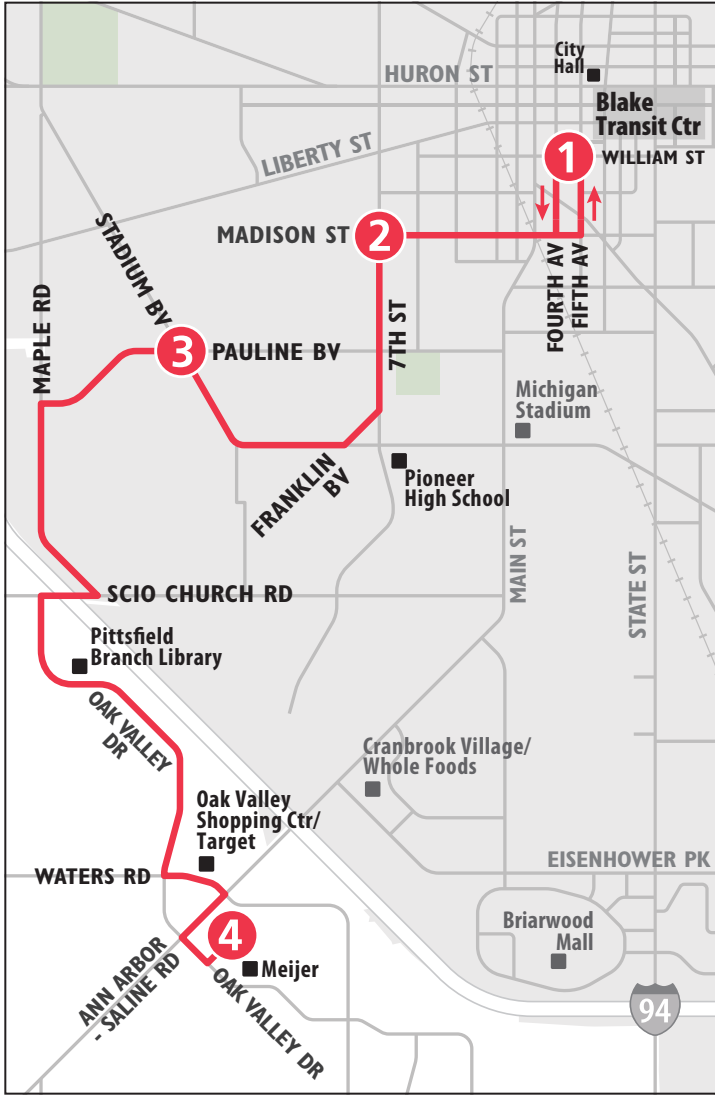

SATURDAY

Blake Transit Center	Pioneer High School Park-&-Ride	Scio Church & Covington	Scio Ridge & Sudbury
1	2	3	4
START			END
7:45a	7:52a	7:55a	8:00a
8:45a	8:52a	8:55a	9:00a
9:45a	9:52a	9:55a	10:00a
10:45a	10:52a	10:55a	11:00a
11:45a	11:52a	11:55a	12:00p
12:45p	12:52p	12:55p	1:00p
1:45p	1:52p	1:55p	2:00p
2:45p	2:52p	2:55p	3:00p
3:45p	3:52p	3:55p	4:00p
4:45p	4:52p	4:55p	5:00p
5:45p	5:52p	5:55p	6:00p
6:45p	6:52p	6:55p	7:00p
7:45p	7:52p	7:55p	8:00p
8:45p	8:52p	8:55p	9:00p
9:45p	9:52p	9:55p	10:00p

ROUTE 27 W. STADIUM - OAK VALLEY

To Blake Transit Ctr

MONDAY - FRIDAY			
Meijer (Ann Arbor - Saline Rd)	Pauline & Stadium	Madison & Seventh	Blake Transit Center
4	3	2	1
START			END
6:06a	6:17a	6:21a	6:27a
6:36a	6:47a	6:51a	6:57a
7:06a	7:17a	7:21a	7:27a
7:36a	7:47a	7:51a	7:57a
8:06a	8:17a	8:21a	8:27a
8:36a	8:47a	8:51a	8:57a
9:06a	9:17a	9:21a	9:27a
9:36a	9:47a	9:51a	9:57a
10:06a	10:17a	10:21a	10:27a
10:36a	10:47a	10:51a	10:57a
11:06a	11:17a	11:21a	11:27a
11:36a	11:47a	11:51a	11:57a
12:06p	12:17p	12:21p	12:27p
12:36p	12:47p	12:51p	12:57p
1:06p	1:17p	1:21p	1:27p
1:36p	1:47p	1:51p	1:57p
2:06p	2:17p	2:21p	2:27p
2:36p	2:47p	2:51p	2:57p
3:06p	3:17p	3:21p	3:27p
3:36p	3:47p	3:51p	3:57p
4:06p	4:17p	4:21p	4:27p
4:36p	4:47p	4:51p	4:57p
5:06p	5:17p	5:21p	5:27p
5:36p	5:47p	5:51p	5:57p
6:06p	6:17p	6:21p	6:27p
6:36p	6:47p	6:51p	6:57p
7:06p	7:17p	7:21p	7:27p
8:06p	8:17p	8:21p	8:27p
9:06p	9:17p	9:21p	9:27p
10:06p	10:17p	10:21p	10:27p

SATURDAY			
Meijer (Ann Arbor - Saline Rd)	Pauline & Stadium	Madison & Seventh	Blake Transit Center
4	3	2	1
START			END
9:06a	9:17a	9:21a	9:27a
10:06a	10:17a	10:21a	10:27a
11:06a	11:17a	11:21a	11:27a
12:06p	12:17p	12:21p	12:27p
1:06p	1:17p	1:21p	1:27p
2:06p	2:17p	2:21p	2:27p
3:06p	3:17p	3:21p	3:27p
4:06p	4:17p	4:21p	4:27p
5:06p	5:17p	5:21p	5:27p
6:06p	6:17p	6:21p	6:27p
7:06p	7:17p	7:21p	7:27p
8:06p	8:17p	8:21p	8:27p
9:06p	9:17p	9:21p	9:27p
10:06p	10:17p	10:21p	10:27p
11:06p	11:17p	11:21p	11:27p