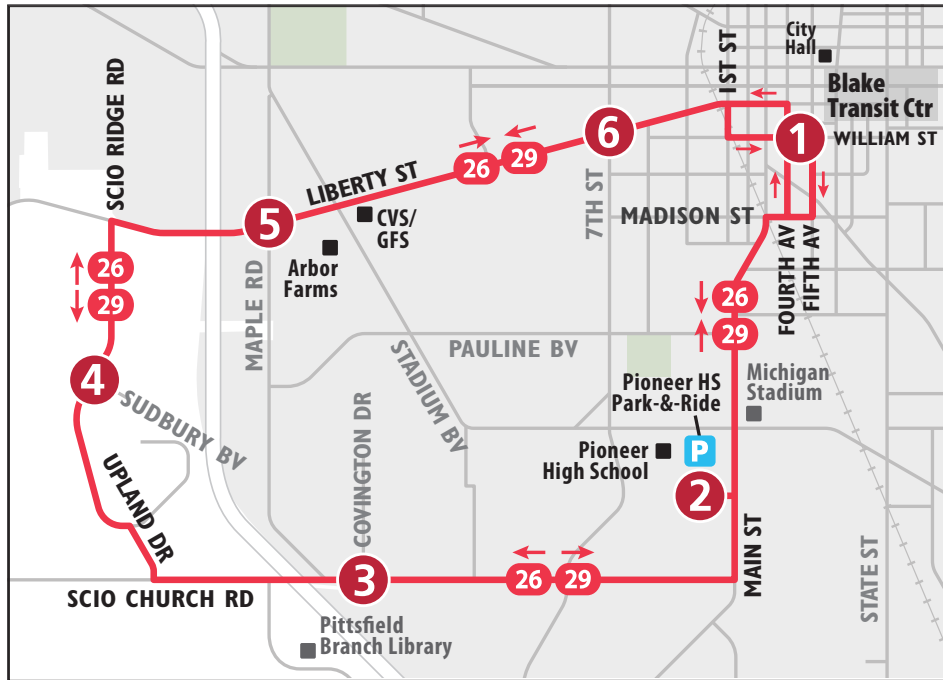

ROUTE 26 SCIO CHURCH

To Blake Transit Center

MONDAY - FRIDAY

Scio Ridge & Sudbury	Liberty & Maple	Liberty & Seventh	Blake Transit Center
4	5	6	1
START			END
6:30a	6:35a	6:38a	6:42a
7:00a	7:05a	7:08a	7:12a
7:30a	7:35a	7:38a	7:42a
8:00a	8:05a	8:08a	8:12a
8:30a	8:35a	8:38a	8:42a
9:00a	9:05a	9:08a	9:12a
9:30a	9:35a	9:38a	9:42a
10:00a	10:05a	10:08a	10:12a
10:30a	10:35a	10:38a	10:42a
11:30a	11:35a	11:38a	11:42a
12:30p	12:35p	12:38p	12:42p
1:30p	1:35p	1:38p	1:42p
2:30p	2:35p	2:38p	2:42p
3:30p	3:35p	3:38p	3:42p
4:00p	4:05p	4:08p	4:12p
4:30p	4:35p	4:38p	4:42p
5:00p	5:05p	5:08p	5:12p
5:30p	5:35p	5:38p	5:42p
6:00p	6:05p	6:08p	6:12p
6:30p	6:35p	6:38p	6:42p
7:00p	7:05p	7:08p	7:12p
8:00p	8:05p	8:08p	8:12p
9:00p	9:05p	9:08p	9:12p
10:00p	10:05p	10:08p	10:12p
11:00p	11:05p	11:08p	11:12p

SATURDAY

Scio Ridge & Sudbury	Liberty & Maple	Liberty & Seventh	Blake Transit Center
4	5	6	1
START			END
8:00a	8:05a	8:08a	8:12a
9:00a	9:05a	9:08a	9:12a
10:00a	10:05a	10:08a	10:12a
11:00a	11:05a	11:08a	11:12a
12:00p	12:05p	12:08p	12:12p
1:00p	1:05p	1:08p	1:12p
2:00p	2:05p	2:08p	2:12p
3:00p	3:05p	3:08p	3:12p
4:00p	4:05p	4:08p	4:12p
5:00p	5:05p	5:08p	5:12p
6:00p	6:05p	6:08p	6:12p
7:00p	7:05p	7:08p	7:12p
8:00p	8:05p	8:08p	8:12p
9:00p	9:05p	9:08p	9:12p
10:00p	10:05p	10:08p	10:12p

SUNDAY

Scio Ridge & Sudbury	Liberty & Maple	Liberty & Seventh	Blake Transit Center
4	5	6	1
START			END
9:00a	9:05a	9:08a	9:12a
10:00a	10:05a	10:08a	10:12a
11:00a	11:05a	11:08a	11:12a
12:00p	12:05p	12:08p	12:12p
1:00p	1:05p	1:08p	1:12p
2:00p	2:05p	2:08p	2:12p
3:00p	3:05p	3:08p	3:12p
4:00p	4:05p	4:08p	4:12p
5:00p	5:05p	5:08p	5:12p
6:00p	6:05p	6:08p	6:12p