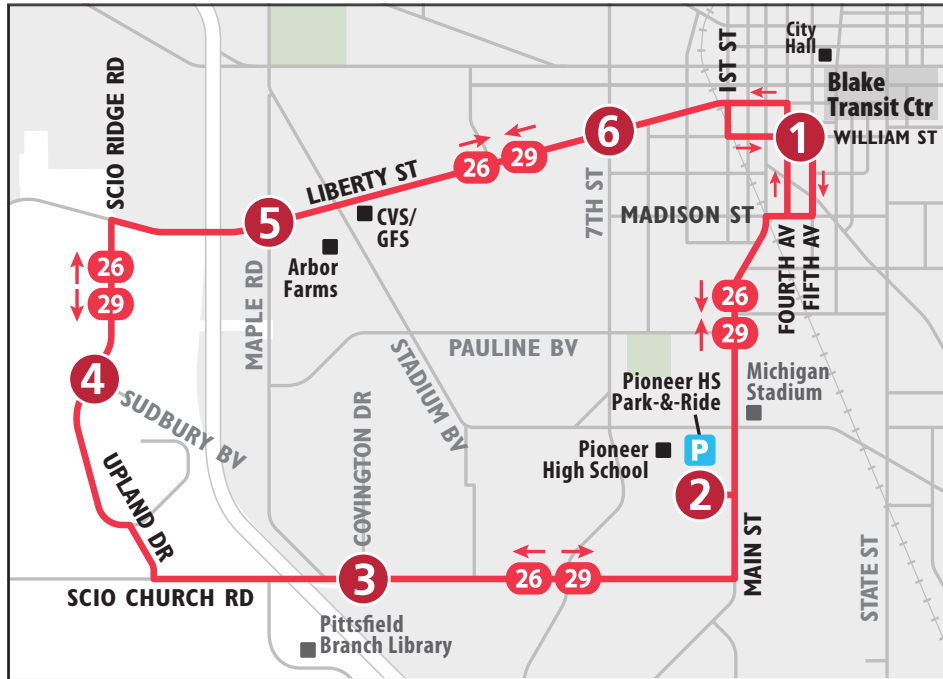

ROUTE 26 SCIO CHURCH

To Scio Ridge

MONDAY - FRIDAY

Blake Transit Center	Pioneer High School Park-&-Ride	Scio Church & Covington	Scio Ridge & Sudbury
1	2	3	4
START			END
6:45a	6:52a	6:55a	7:00a
7:15a	7:22a	7:25a	7:30a
7:45a	7:52a	7:55a	8:00a
8:15a	8:22a	8:25a	8:30a
8:45a	8:52a	8:55a	9:00a
9:15a	9:22a	9:25a	9:30a
9:45a	9:52a	9:55a	10:00a
10:15a	10:22a	10:25a	10:30a
11:15a	11:22a	11:25a	11:30a
12:15p	12:22p	12:25p	12:30p
1:15p	1:22p	1:25p	1:30p
2:15p	2:22p	2:25p	2:30p
3:15p	3:22p	3:25p	3:30p
3:45p	3:52p	3:55p	4:00p
4:15p	4:22p	4:25p	4:30p
4:45p	4:52p	4:55p	5:00p
5:15p	5:22p	5:25p	5:30p
5:45p	5:52p	5:55p	6:00p
6:15p	6:22p	6:25p	6:30p
6:45p	6:52p	6:55p	7:00p
7:45p	7:52p	7:55p	8:00p
8:45p	8:52p	8:55p	9:00p
9:45p	9:52p	9:55p	10:00p
10:45p	10:52p	10:55p	11:00p

SATURDAY

Blake Transit Center	Pioneer High School Park-&-Ride	Scio Church & Covington	Scio Ridge & Sudbury
1	2	3	4
START			END
7:45a	7:52a	7:55a	8:00a
8:45a	8:52a	8:55a	9:00a
9:45a	9:52a	9:55a	10:00a
10:45a	10:52a	10:55a	11:00a
11:45a	11:52a	11:55a	12:00p
12:45p	12:52p	12:55p	1:00p
1:45p	1:52p	1:55p	2:00p
2:45p	2:52p	2:55p	3:00p
3:45p	3:52p	3:55p	4:00p
4:45p	4:52p	4:55p	5:00p
5:45p	5:52p	5:55p	6:00p
6:45p	6:52p	6:55p	7:00p
7:45p	7:52p	7:55p	8:00p
8:45p	8:52p	8:55p	9:00p
9:45p	9:52p	9:55p	10:00p

SUNDAY

Blake Transit Center	Pioneer High School Park-&-Ride	Scio Church & Covington	Scio Ridge & Sudbury
1	2	3	4
START			END
8:45a	8:52a	8:55a	9:00a
9:45a	9:52a	9:55a	10:00a
10:45a	10:52a	10:55a	11:00a
11:45a	11:52a	11:55a	12:00p
12:45p	12:52p	12:55p	1:00p
1:45p	1:52p	1:55p	2:00p
2:45p	2:52p	2:55p	3:00p
3:45p	3:52p	3:55p	4:00p
4:45p	4:52p	4:55p	5:00p
5:45p	5:52p	5:55p	6:00p
6:45p	6:52p	6:55p	7:00p