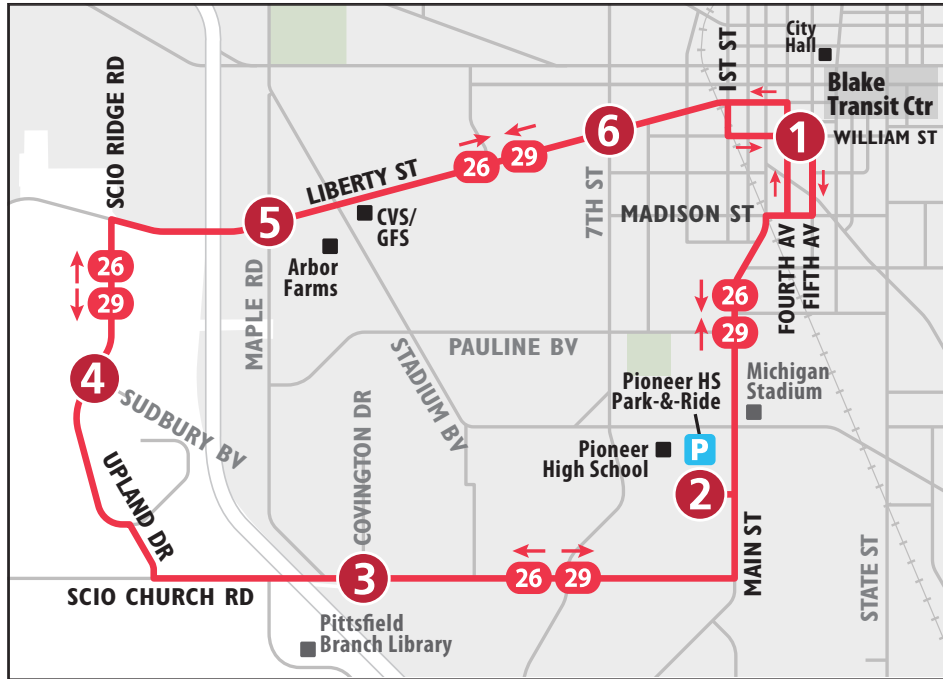

ROUTE 29 LIBERTY

To Blake Transit Center

MONDAY - FRIDAY			
Scio Ridge & Sudbury	Scio Church & Covington	Pioneer High School Park-&-Ride	Blake Transit Center
4	3	2	1
START			END
6:30a	6:33a	6:35a	6:42a
7:00a	7:03a	7:05a	7:12a
7:30a	7:33a	7:35a	7:42a
8:00a	8:03a	8:05a	8:12a
8:30a	8:33a	8:35a	8:42a
9:00a	9:03a	9:05a	9:12a
9:30a	9:33a	9:35a	9:42a
10:00a	10:03a	10:05a	10:12a
10:30a	10:33a	10:35a	10:42a
11:00a	11:03a	11:05a	11:12a
12:00p	12:03p	12:05p	12:12p
1:00p	1:03p	1:05p	1:12p
2:00p	2:03p	2:05p	2:12p
3:00p	3:03p	3:05p	3:12p
4:00p	4:03p	4:05p	4:12p
4:30p	4:33p	4:35p	4:42p
5:00p	5:03p	5:05p	5:12p
5:30p	5:33p	5:35p	5:42p
6:00p	6:03p	6:05p	6:12p
6:30p	6:33p	6:35p	6:42p

SATURDAY			
Scio Ridge & Sudbury	Scio Church & Covington	Pioneer High School Park-&-Ride	Blake Transit Center
4	3	2	1
START			END
8:30a	8:33a	8:35a	8:42a
9:30a	9:33a	9:35a	9:42a
10:30a	10:33a	10:35a	10:42a
11:30a	11:33a	11:35a	11:42a
12:30p	12:33p	12:35p	12:42p
1:30p	1:33p	1:35p	1:42p
2:30p	2:33p	2:35p	2:42p
3:30p	3:33p	3:35p	3:42p
4:30p	4:33p	4:35p	4:42p
5:30p	5:33p	5:35p	5:42p
6:30p	6:33p	6:35p	6:42p
7:30p	7:33p	7:35p	7:42p
8:30p	8:33p	8:35p	8:42p
9:30p	9:33p	9:35p	9:42p
10:30p	10:33p	10:35p	10:42p

**NO WEEKDAY EVENING OR SUNDAY SERVICE
USE RT 26 AS ALTERNATIVE**