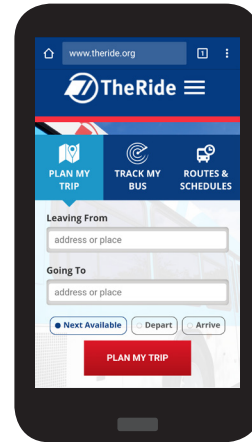

Visit TheRide.org to start planning your trip today!

FAQs

Can I track my bus on my phone?

Yes you can! Visit TheRide.org to track your bus, get estimated arrival information for your stop and plan your trip from start to finish.

I'm afraid I might get on the wrong bus. What do I do?

Ask the bus driver to confirm where you are going. They are always happy to help! You can also double-check the digital signage on the outside of the bus.

What if my bus doesn't show up? How do I know it's running on time?

Visit TheRide.org and use the Track My Bus tool or Live Map to find where your bus is located.

RIDING TIPS

- Do not eat, drink, smoke or swear on the bus.
- Electronic music devices and cellphones can only be used with earphones.
- Speakerphone use is not allowed.
- If you are standing, please hold onto a handrail at all times.
- Seats are for people. Do not take up space with book bags or other personal items.
- Cars and other traffic do not have to stop for TheRide's buses as they do for school buses. Wait for the bus to leave so that you can see in all directions before crossing the street. Please use the crosswalk.
- As the bus approaches your stop, pull the cord located between or above the windows to let the driver know you want to get off.
- Buses will only stop at TheRide bus stops that are marked with a bus stop sign.