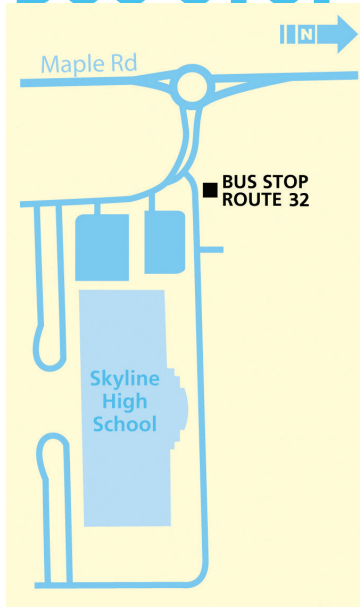

Exceptional Pass eligibility is solely determined by the Ann Arbor Public Schools. Please see your school's contact below for more information. Any calls received by the AAATA will be directed back to the high school. Please be aware that AAATA does not adjust routes for school times and school calendar.

Brodie Brockie / 734-994-6515 / brockie@aaps.k12.mi.us

BUS STOP INFO

Visit TheRide.org for route schedule information.