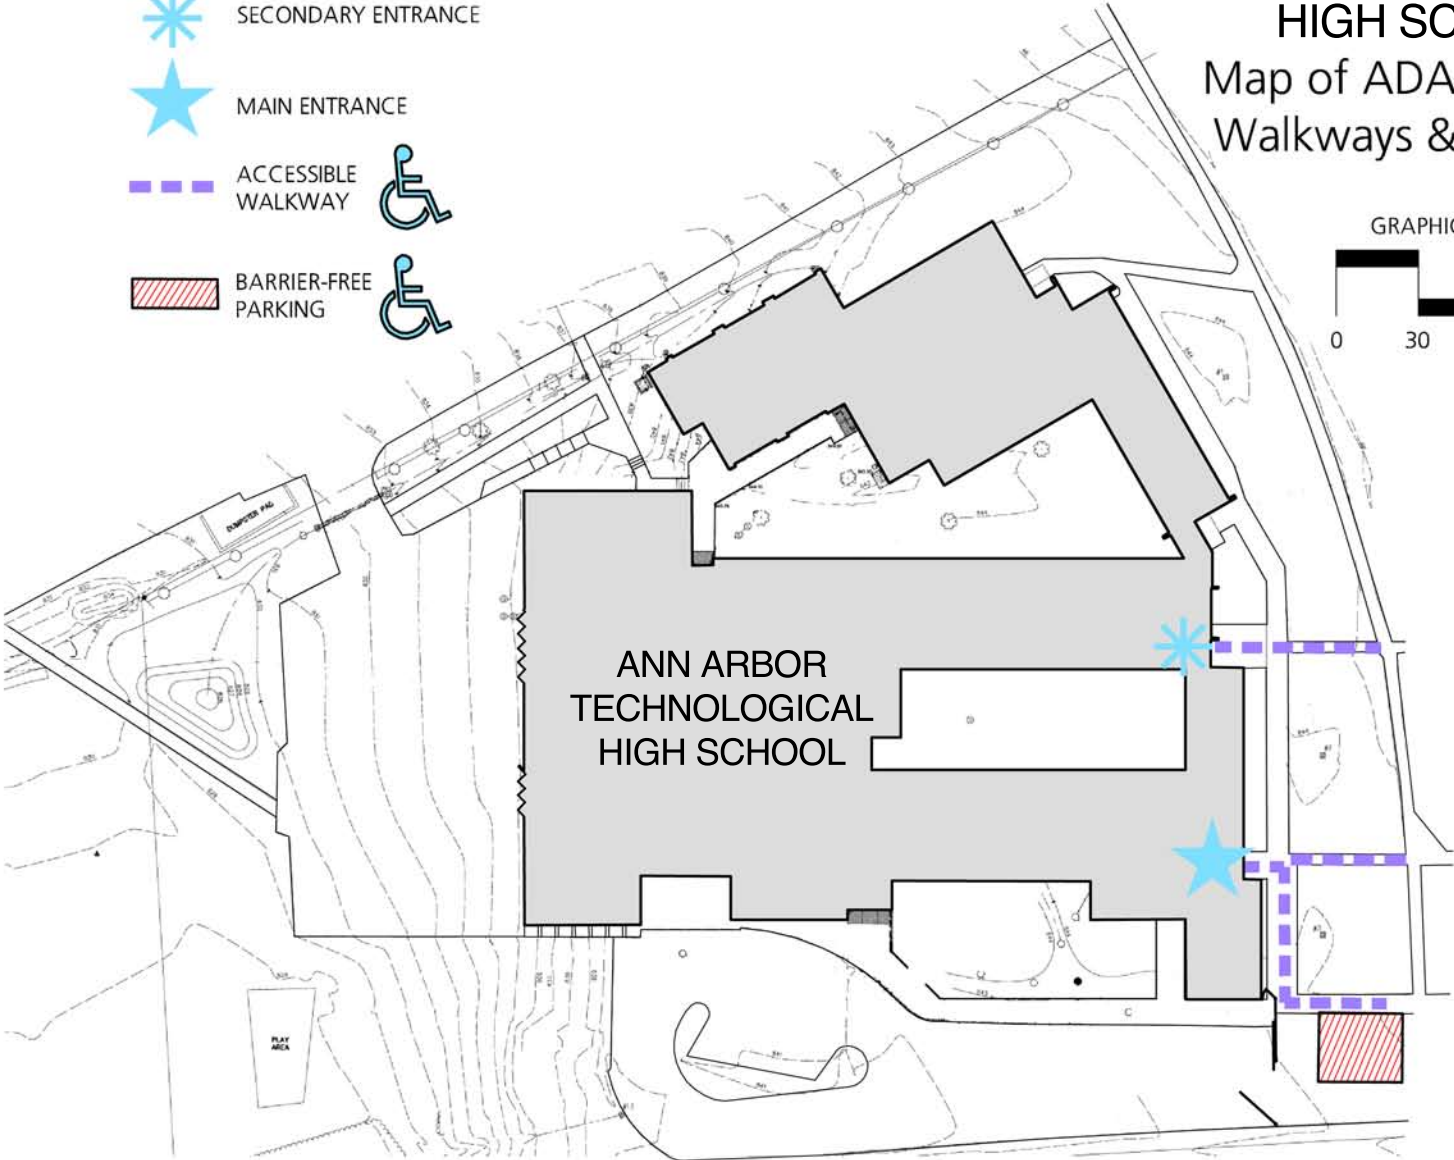

Ann Arbor Public Schools
**ANN ARBOR TECHNOLOGICAL
HIGH SCHOOL**

Map of ADA Accessible
Walkways & Entrances

Legend

-  SECONDARY ENTRANCE
-  MAIN ENTRANCE
-  ACCESSIBLE WALKWAY 
-  BARRIER-FREE PARKING 

GRAPHIC SCALE, IN FEET

ANN ARBOR
TECHNOLOGICAL
HIGH SCHOOL

PLAY
AREA

0 30 60 120