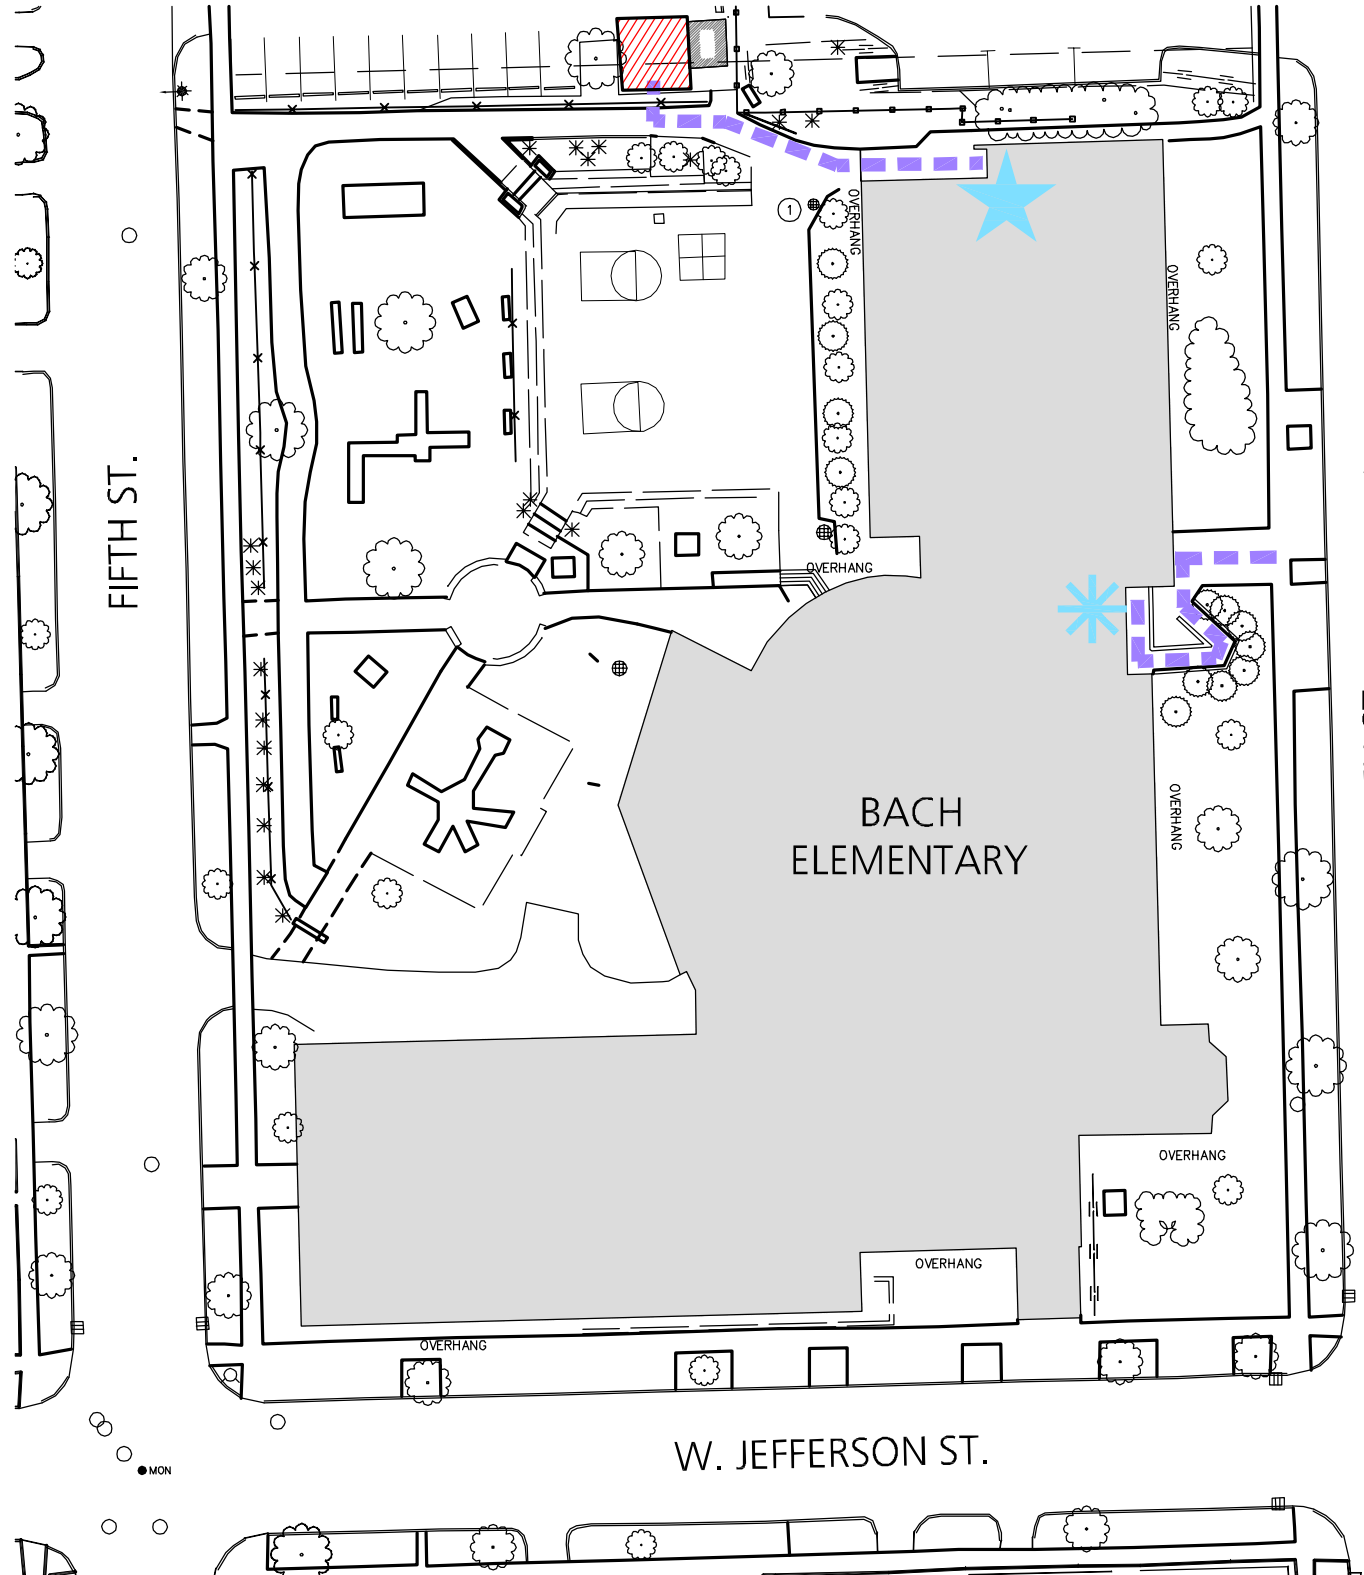

# Ann Arbor Public Schools BACH ELEMENTARY

## Map of ADA Accessible Walkways & Entrances

GRAPHIC SCALE, IN FEET

### Legend

-  SECONDARY ENTRANCE
  -  MAIN ENTRANCE
  -  ACCESSIBLE WALKWAY
  -  BARRIER-FREE PARKING
- 
- 
- 