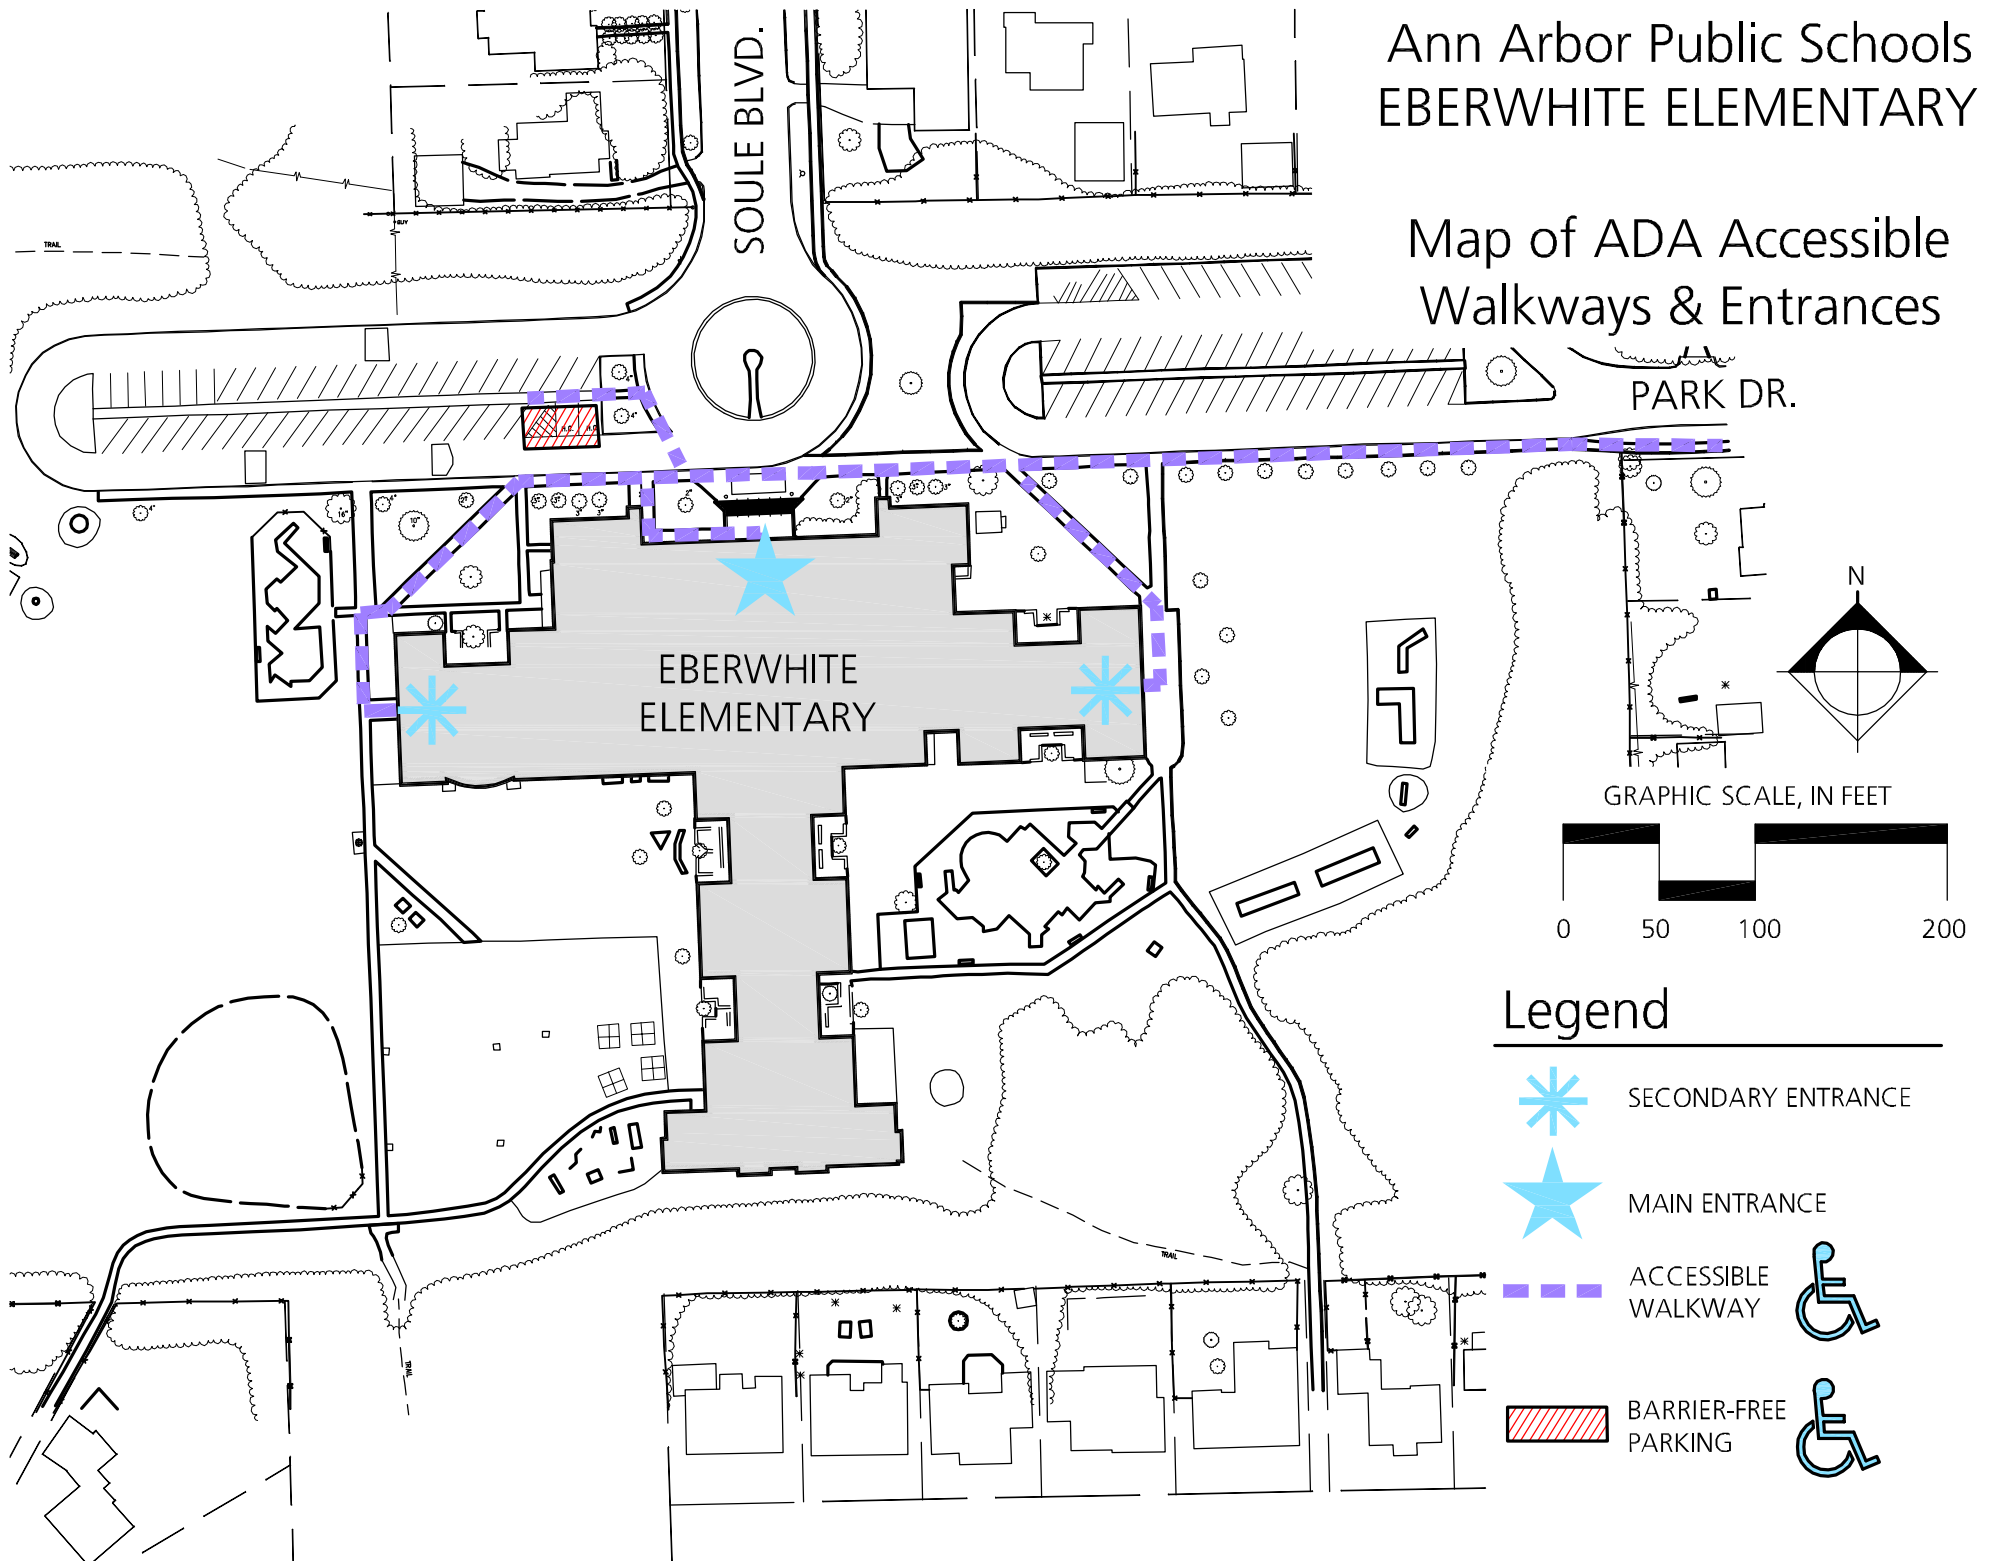

Ann Arbor Public Schools EBERWHITE ELEMENTARY

Map of ADA Accessible Walkways & Entrances

- Legend**
-  SECONDARY ENTRANCE
 -  MAIN ENTRANCE
 -  ACCESSIBLE WALKWAY 
 -  BARRIER-FREE PARKING 