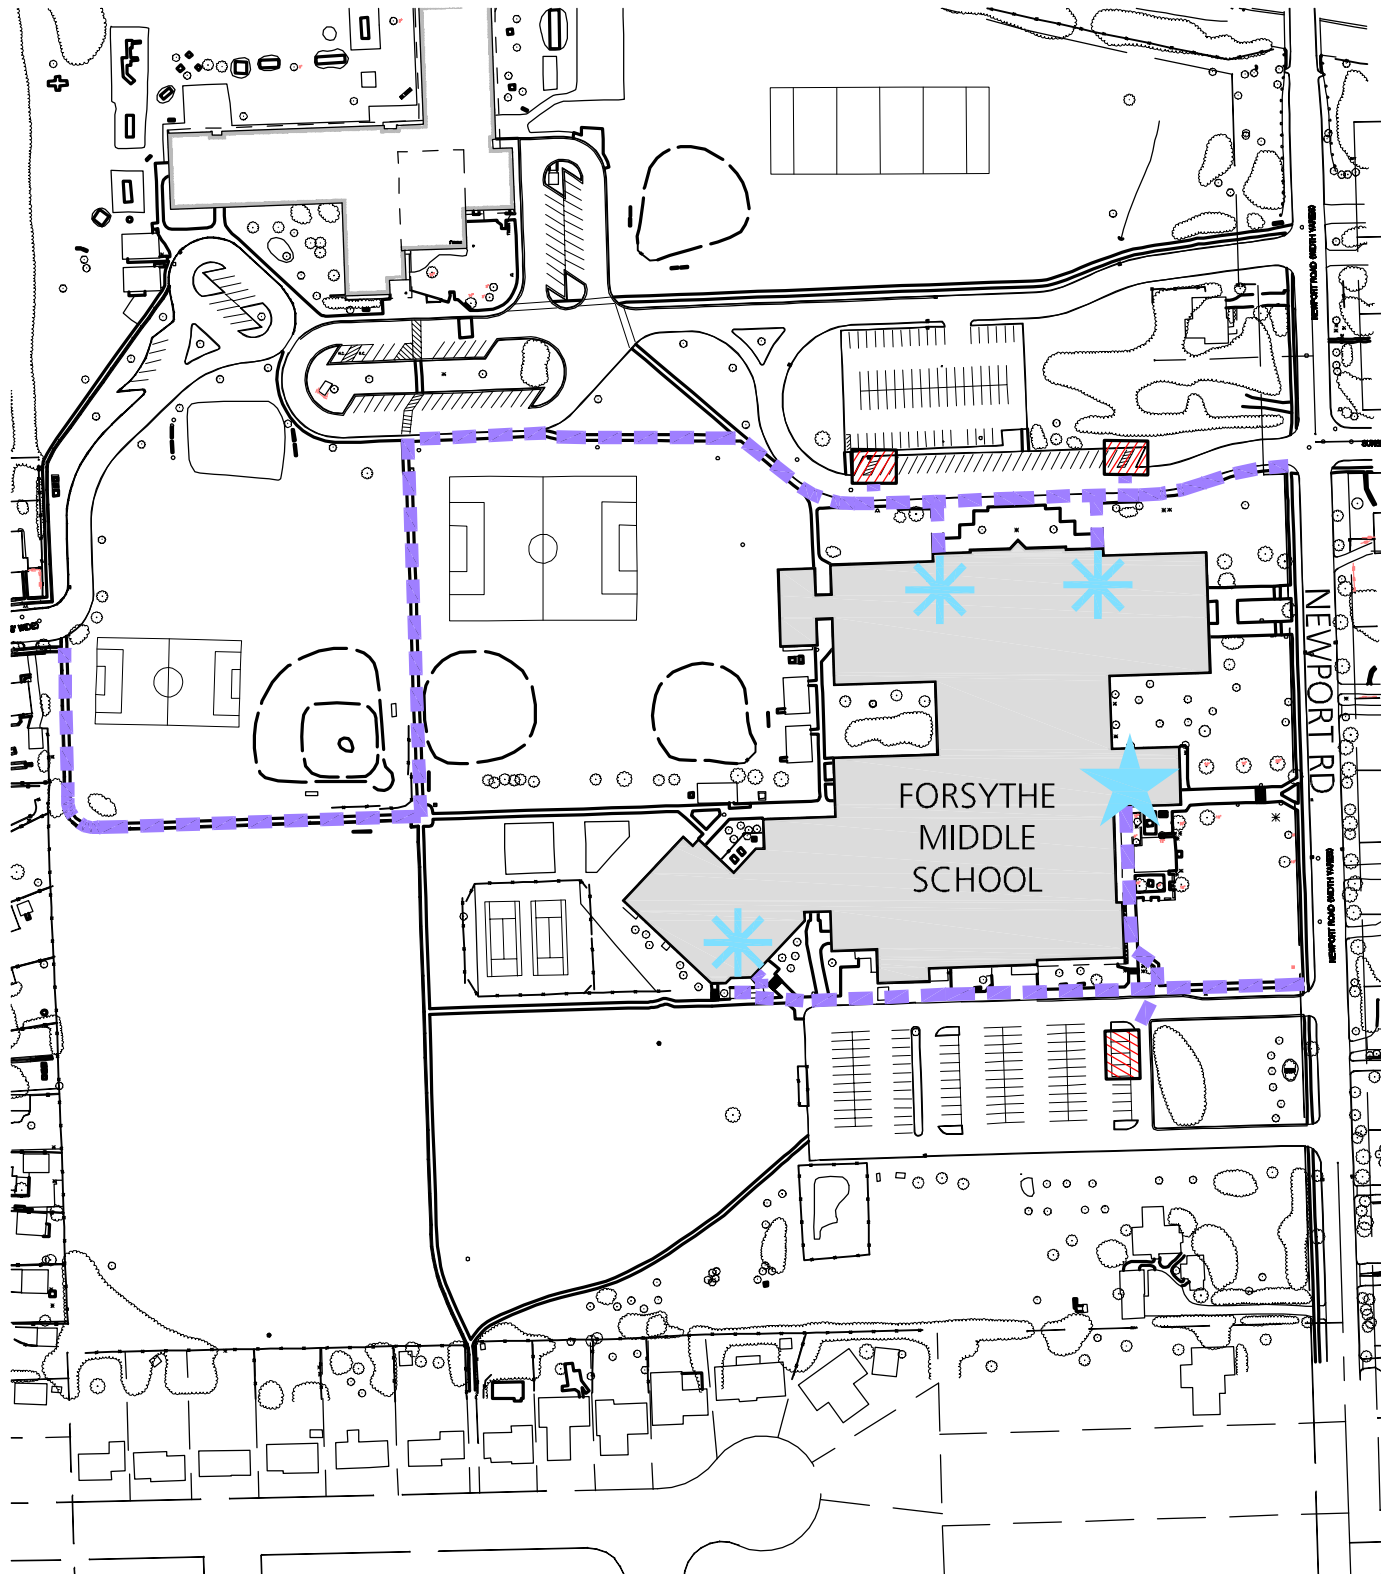

# Ann Arbor Public Schools FORSYTHE MIDDLE SCHOOL

## Map of ADA Accessible Walkways & Entrances

GRAPHIC SCALE, IN FEET

### Legend

-  SECONDARY ENTRANCE
-  MAIN ENTRANCE
-  ACCESSIBLE WALKWAY 
-  BARRIER-FREE PARKING 