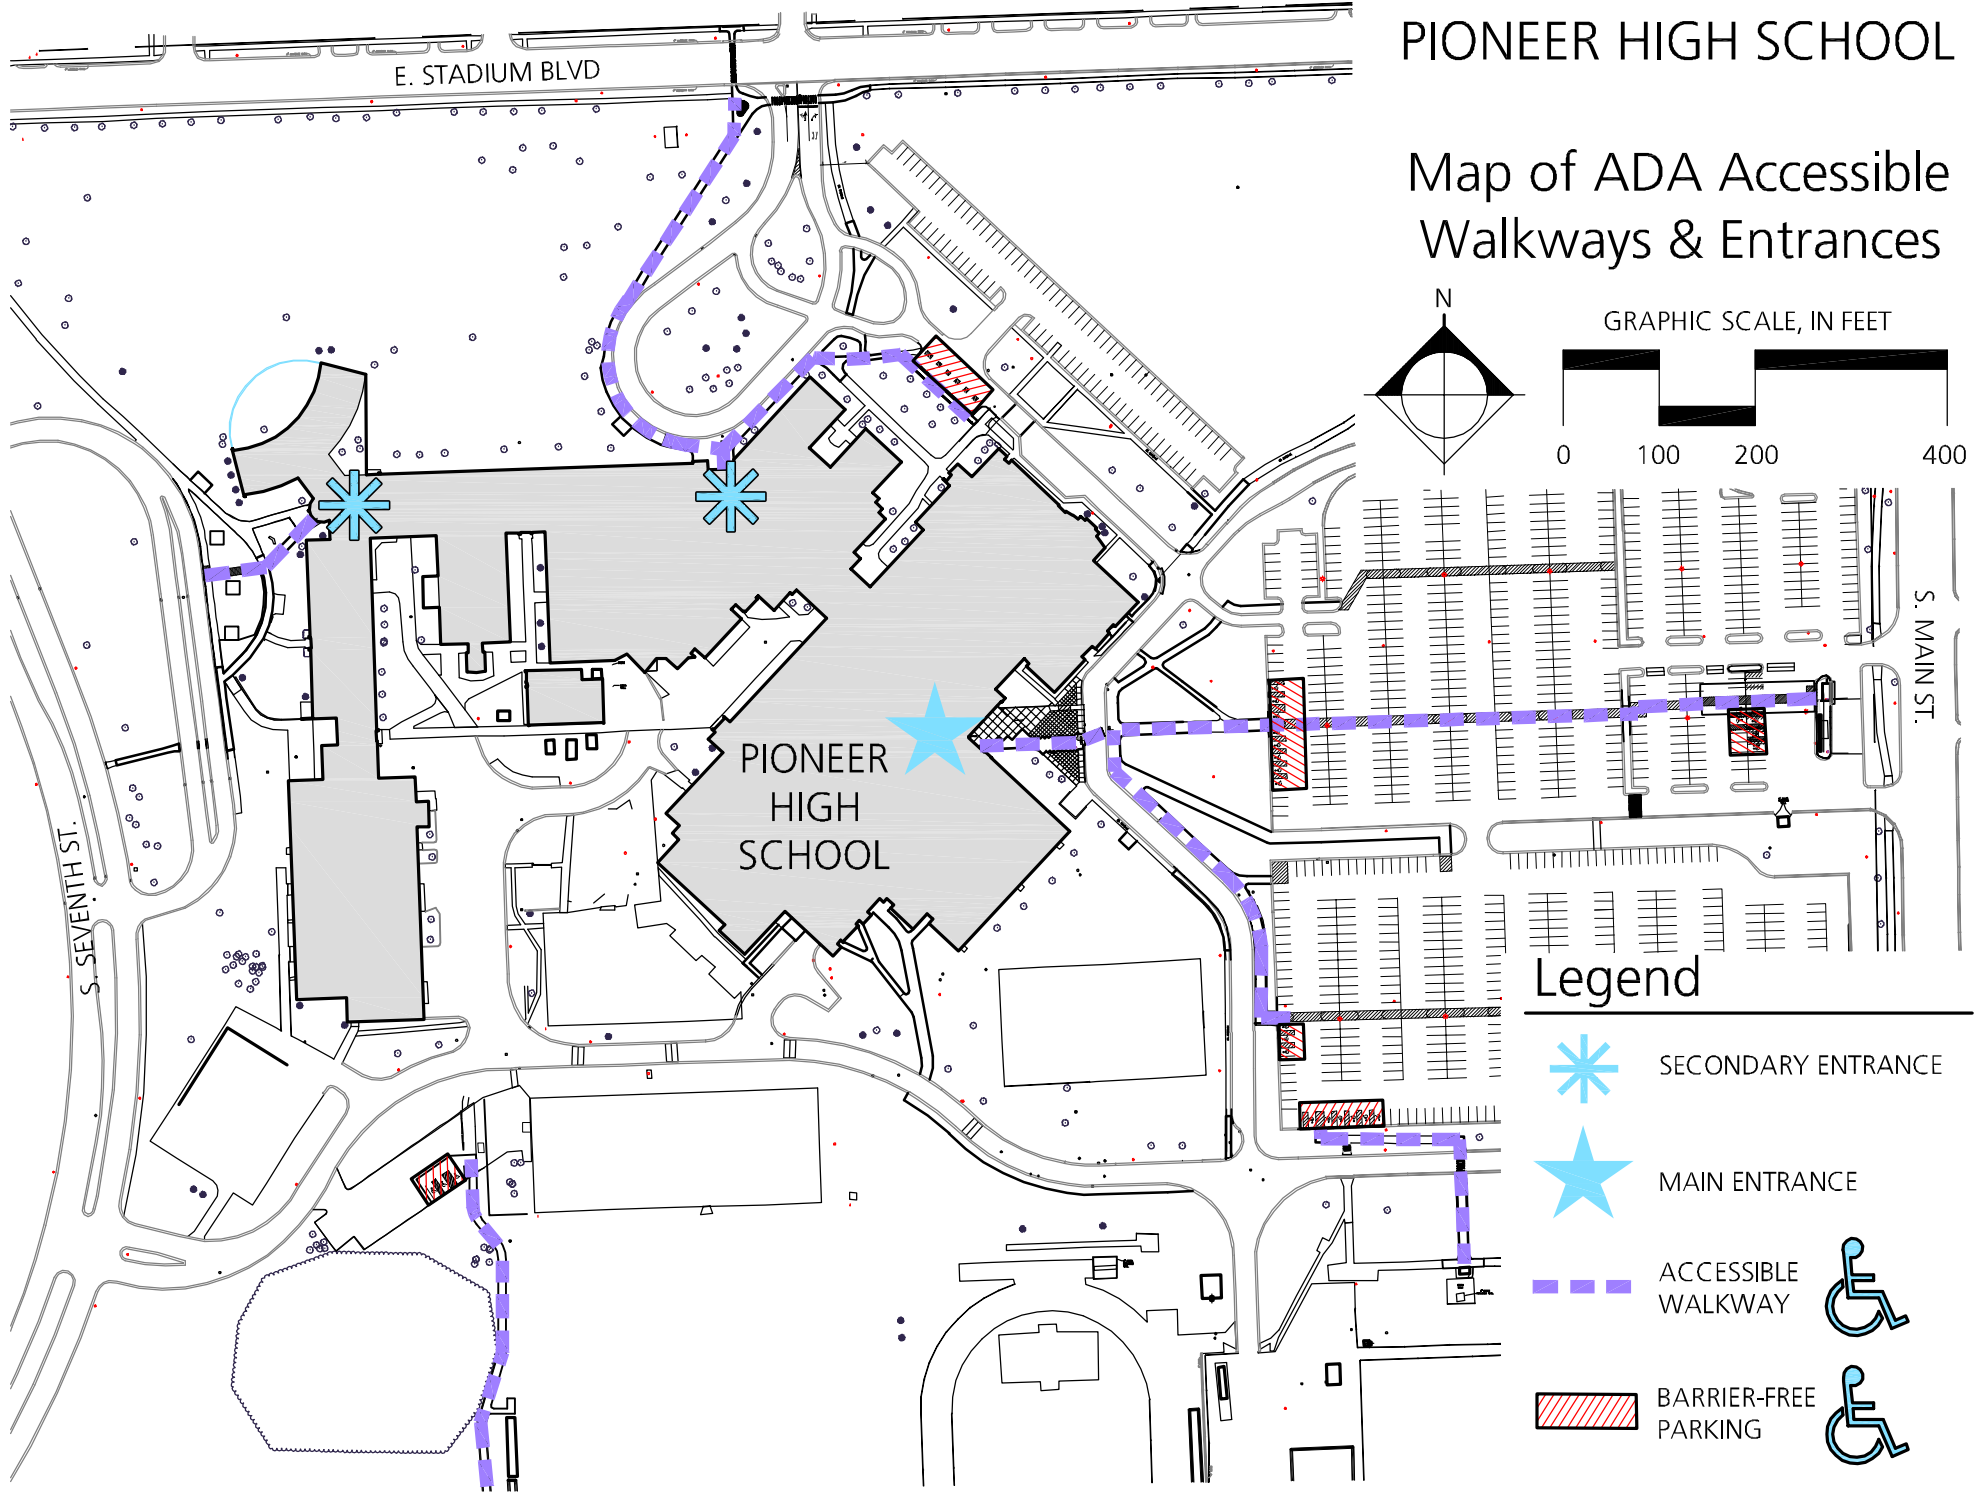

# Ann Arbor Public Schools PIONEER HIGH SCHOOL

## Map of ADA Accessible Walkways & Entrances

GRAPHIC SCALE, IN FEET

### Legend

-  SECONDARY ENTRANCE
  -  MAIN ENTRANCE
  -  ACCESSIBLE WALKWAY
  -  BARRIER-FREE PARKING
- 
- 
- 