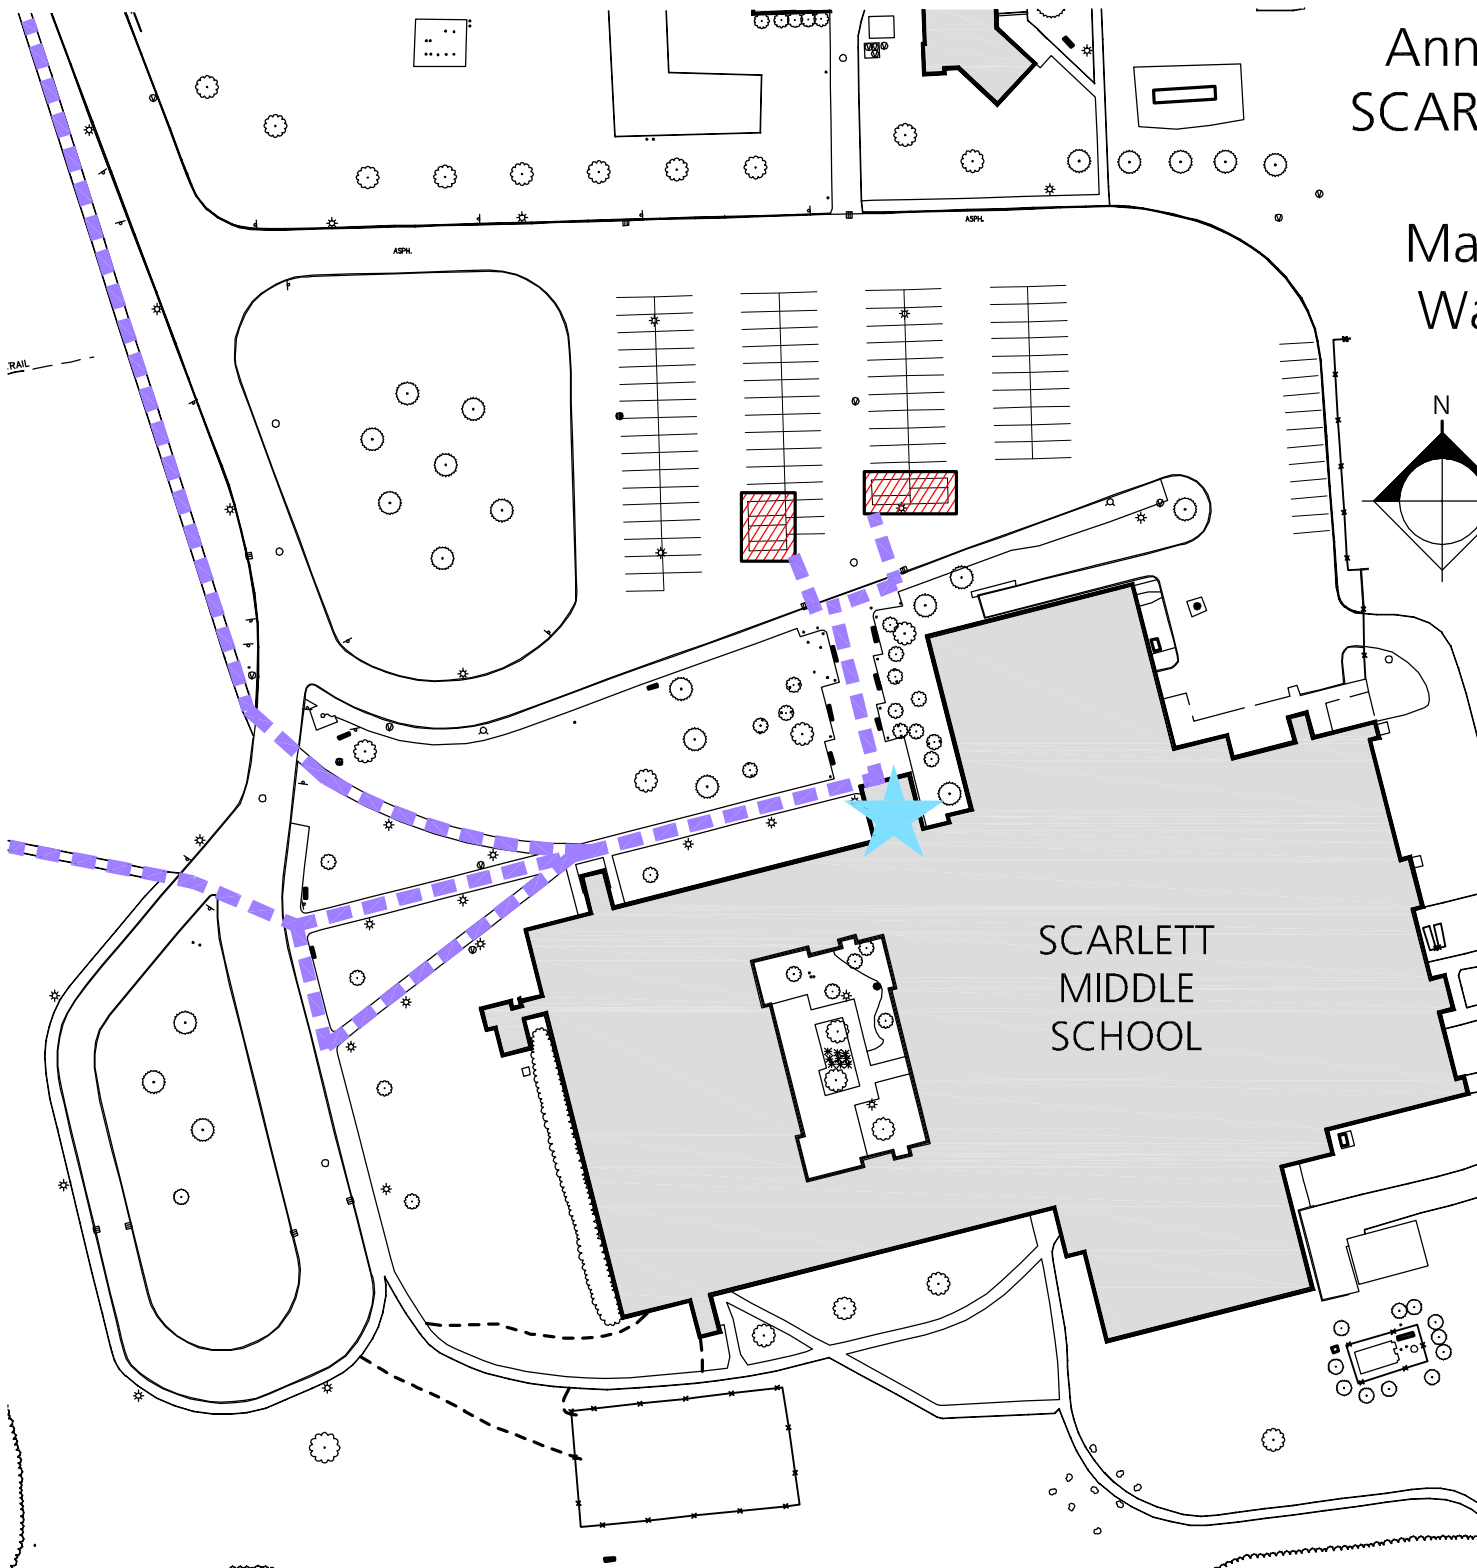

Ann Arbor Public Schools SCARLETT MIDDLE SCHOOL

Map of ADA Accessible Walkways & Entrances

GRAPHIC SCALE, IN FEET

Legend

-  SECONDARY ENTRANCE
-  MAIN ENTRANCE
-  ACCESSIBLE WALKWAY 
-  BARRIER-FREE PARKING 