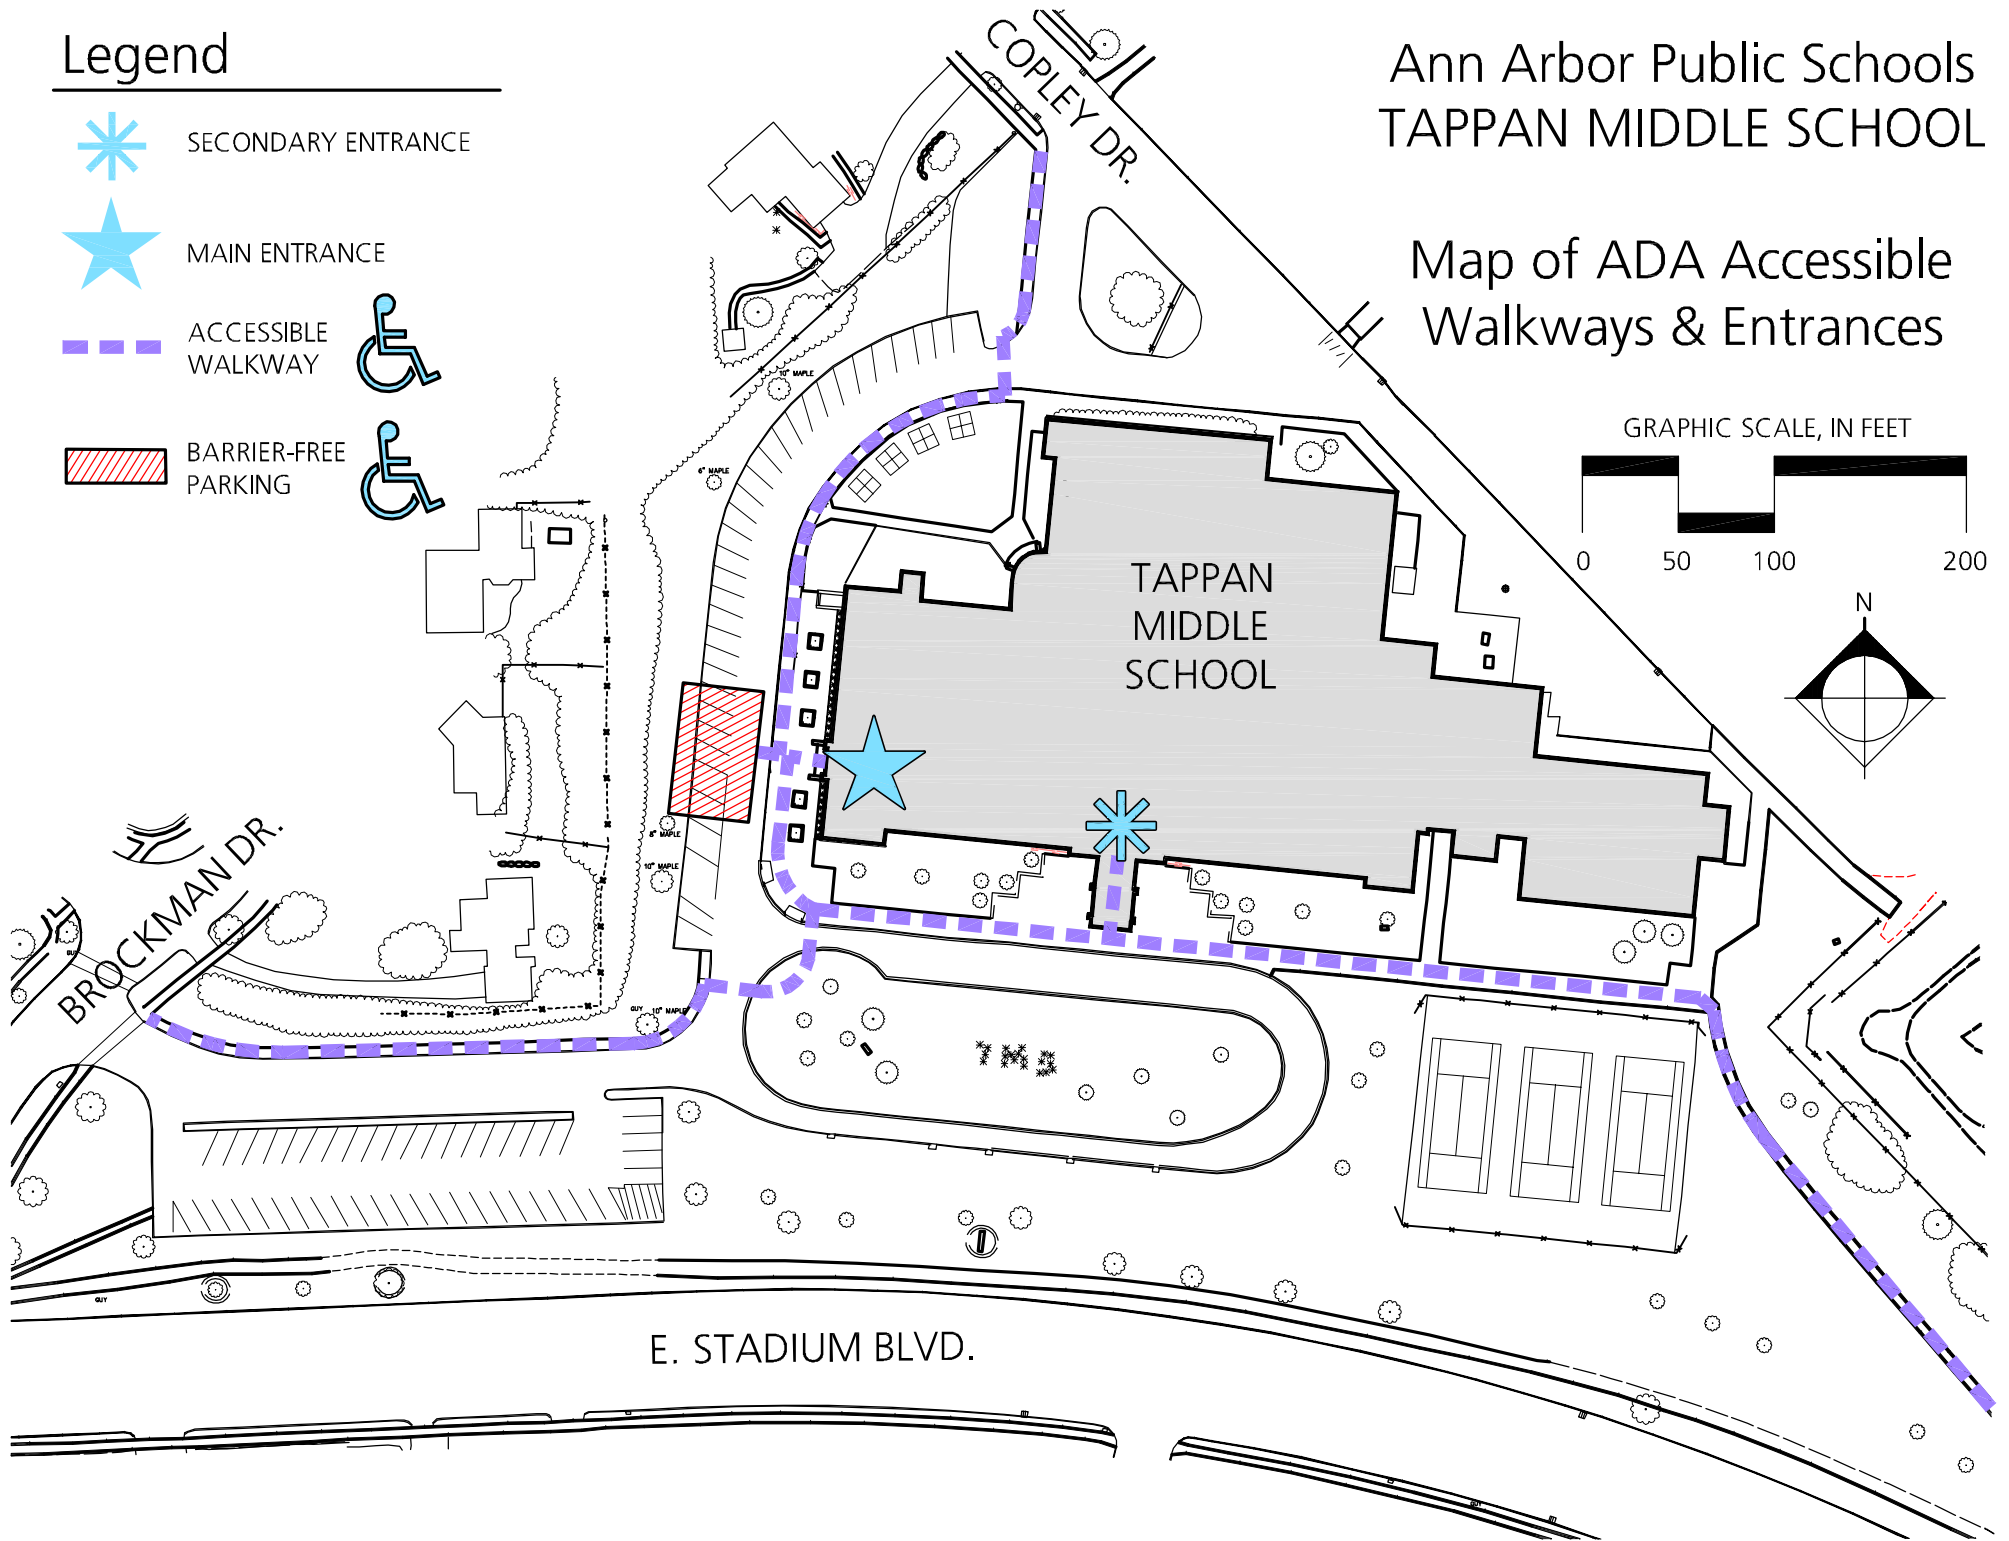

Legend

-  SECONDARY ENTRANCE
 -  MAIN ENTRANCE
 -  ACCESSIBLE WALKWAY
 -  BARRIER-FREE PARKING
- 
- 

Ann Arbor Public Schools TAPPAN MIDDLE SCHOOL

Map of ADA Accessible Walkways & Entrances

GRAPHIC SCALE, IN FEET

E. STADIUM BLVD.